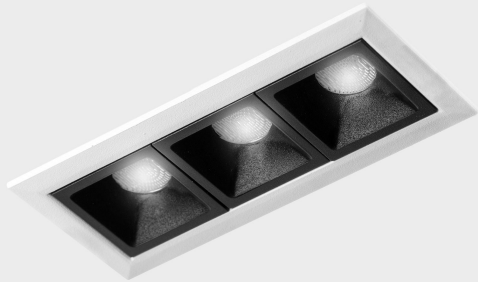

## GENERAL DETAILS

INSTALLATION	recessed with frame
FINISHES ALUMINIUM	Black-White
LIGHT DIRECTION	Fixed
BEAM ANGLE	45°
INT/EXT IP DEGREE	IP20/23
MATERIAL	Aluminum
IK DEGREE	IK 6
UTILIZATION	Indoor
WARRANTY	3 years

## ELECTRICAL DETAILS

LAMP	LED
POWER	6 W
COLOUR TEMPERATURE	2700K
LUMINOUS FLUX	480 Lm
EFFICACY DIMMING	69 Lm/W
DIMABLE	Push
DRIVER	Remote
CLASS PROTECTION	II
COLOUR RENDERING INDEX	CRI>90
VOLTAGE	220-240 V
FRECUENCIA	50-60 Hz
CURRENT INTENSITY	700 mA
LIFE TIME	50.000 h

## GENERAL DIMENSIONS

DIMENSIONS	105×45 mm
CUT OUT	96×37 mm
DIMENSIONES DE EMBALAJE	190 × 80 × 85 mm
PESO NETO	26

\*Please might expect a max.15% figure reduction in finishes other than white

**nses**  
K51300.03.RF.WH-BK.45.ST.9.27.PU