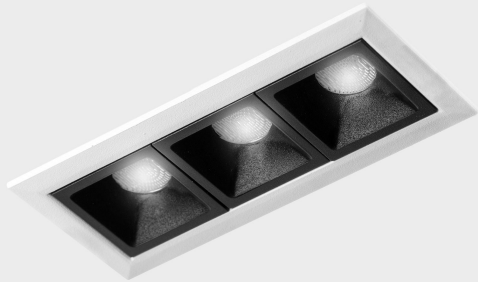

GENERAL DETAILS

INSTALLATION	recessed with frame
FINISHES ALUMINIUM	Black-White
LIGHT DIRECTION	Fixed
BEAM ANGLE	45°
INT/EXT IP DEGREE	IP20/23
MATERIAL	Aluminum
IK DEGREE	IK 6
UTILIZATION	Indoor
WARRANTY	3 years

ELECTRICAL DETAILS

LAMP	LED
POWER	6 W
COLOUR TEMPERATURE	2700K
LUMINOUS FLUX	480 Lm
EFFICACY DIMMING	69 Lm/W
DIMABLE	DALI
DRIVER	Remote
CLASS PROTECTION	II
COLOUR RENDERING INDEX	CRI>90
VOLTAGE	220-240 V
FRECUENCIA	50-60 Hz
CURRENT INTENSITY	700 mA
LIFE TIME	35.000 h

GENERAL DIMENSIONS

DIMENSIONS	105×45 mm
CUT OUT	96×37 mm
DIMENSIONES DE EMBALAJE	190 × 80 × 85 mm
PESO NETO	26

*Please might expect a max.15% figure reduction in finishes other than white

nses

K51300.03.RF.WH-BK.45.ST.9.27.DA