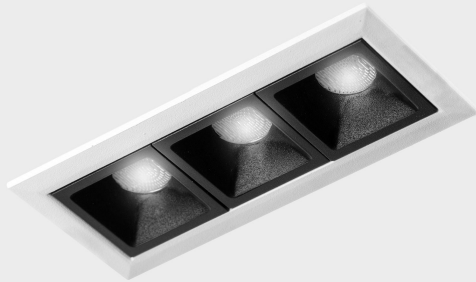

GENERAL DETAILS

INSTALLATION	recessed with frame
FINISHES ALUMINIUM	Black-White
LIGHT DIRECTION	Fixed
BEAM ANGLE	45°
INT/EXT IP DEGREE	IP20/23
MATERIAL	Aluminum
IK DEGREE	IK 6
UTILIZATION	Indoor
WARRANTY	5 years

ELECTRICAL DETAILS

LAMP	LED
POWER	6 W
COLOUR TEMPERATURE	2700K
LUMINOUS FLUX	480 Lm
EFFICACY DIMMING	69 Lm/W
DIMABLE	DALI
DRIVER	Remote
CLASS PROTECTION	II
COLOUR RENDERING INDEX	CRI>90
VOLTAGE	220-240 V
CURRENT INTENSITY	700 mA
LIFE TIME	50.000 h

GENERAL DIMENSIONS

DIMENSIONS	.03 (105x45mm)
CUT OUT	96x37 mm
DIMENSIONES DE EMBALAJE	190 × 80 × 85 mm
PESO NETO	26

*Please might expect a max.15% figure reduction in finishes other than white

nses

K51300.03.RF.WH-BK.45.ST.9.27.DA