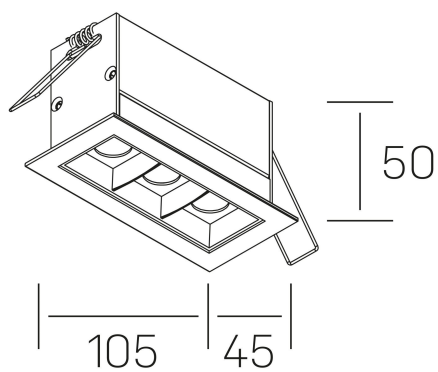

nses
K51300.03.RF.WH-BK.45.ST.9.27.DA

GENERAL DETAILS

INSTALLATION	recessed with frame
FINISHES ALUMINIUM	Black-White
LIGHT DIRECTION	Fixed
BEAM ANGLE	45°
INT/EXT IP DEGREE	IP20/23
MATERIAL	Aluminum
IK DEGREE	IK 6
UTILIZATION	Indoor
WARRANTY	3 years

GENERAL DIMENSIONS

DIMENSIONS	105×45 mm
CUT OUT	96×37 mm
DIMENSIONES DE EMBALAJE	190 × 80 × 85 mm
PESO NETO	26

*Please might expect a max.15% figure reduction in finishes other than white