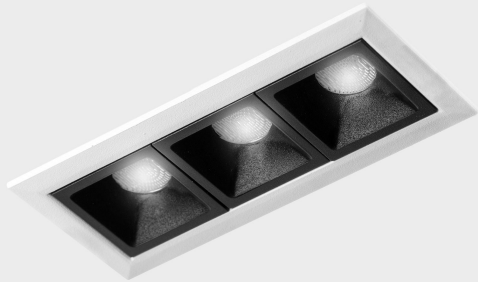

## GENERAL DETAILS

INSTALLATION	recessed with frame
FINISHES ALUMINIUM	Black-White
LIGHT DIRECTION	Fixed
BEAM ANGLE	45°
INT/EXT IP DEGREE	IP20/23
MATERIAL	Aluminum
IK DEGREE	IK 6
UTILIZATION	Indoor
WARRANTY	3 years

## ELECTRICAL DETAILS

LAMP	LED
POWER	6 W
COLOUR TEMPERATURE	2700K
LUMINOUS FLUX	480 Lm
EFFICACY DIMMING	69 Lm/W
DIMABLE	No Dim
DRIVER	Remote
CLASS PROTECTION	II
COLOUR RENDERING INDEX	CRI>90
VOLTAGE	220-240 V
FRECUENCIA	50-60 Hz
CURRENT INTENSITY	700 mA
LIFE TIME	50.000 h

## GENERAL DIMENSIONS

DIMENSIONS	105×45 mm
CUT OUT	96×37 mm
DIMENSIONES DE EMBALAJE	190 × 80 × 85 mm
PESO NETO	26

\*Please might expect a max.15% figure reduction in finishes other than white

**nses**  
K51300.03.RF.WH-BK.45.ST.9.27