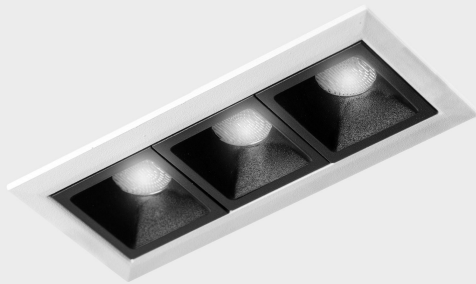

## GENERAL DETAILS

INSTALLATION	recessed with frame
FINISHES ALUMINIUM	Black-White
LIGHT DIRECTION	Fixed
BEAM ANGLE	30°
INT/EXT IP DEGREE	IP20/23
MATERIAL	Aluminum
IK DEGREE	IK 6
UTILIZATION	Indoor
WARRANTY	3 years

## ELECTRICAL DETAILS

LAMP	LED
POWER	6 W
COLOUR TEMPERATURE	4000K
LUMINOUS FLUX	560 Lm
EFFICACY DIMMING	80 Lm/W
DIMABLE	Push
DRIVER	Remote
CLASS PROTECTION	II
COLOUR RENDERING INDEX	CRI>90
VOLTAGE	220-240 V
FRECUENCIA	50-60 Hz
CURRENT INTENSITY	700 mA
LIFE TIME	35.000 h

## GENERAL DIMENSIONS

DIMENSIONS	105×45 mm
CUT OUT	96×37 mm
DIMENSIONES DE EMBALAJE	190 × 80 × 85 mm
PESO NETO	26

\*Please might expect a max.15% figure reduction in finishes other than white

**nses**  
K51300.03.RF.WH-BK.30.ST.9.40.PU