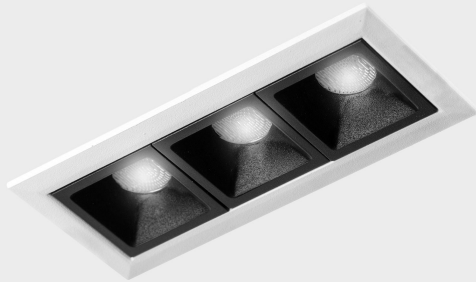

GENERAL DETAILS

INSTALLATION	recessed with frame
FINISHES ALUMINIUM	Black-White
LIGHT DIRECTION	Fixed
BEAM ANGLE	30°
INT/EXT IP DEGREE	IP20/23
MATERIAL	Aluminum
IK DEGREE	IK 6
UTILIZATION	Indoor
WARRANTY	3 years

ELECTRICAL DETAILS

LAMP	LED
POWER	6 W
COLOUR TEMPERATURE	4000K
LUMINOUS FLUX	560 Lm
EFFICACY DIMMING	80 Lm/W
DIMABLE	Push
DRIVER	Remote
CLASS PROTECTION	II
COLOUR RENDERING INDEX	CRI>90
VOLTAGE	220-240 V
FRECUENCIA	50-60 Hz
CURRENT INTENSITY	700 mA
LIFE TIME	50.000 h

GENERAL DIMENSIONS

DIMENSIONS	105×45 mm
CUT OUT	96×37 mm
DIMENSIONES DE EMBALAJE	190 × 80 × 85 mm
PESO NETO	26

*Please might expect a max.15% figure reduction in finishes other than white

nses
K51300.03.RF.WH-BK.30.ST.9.40.PU