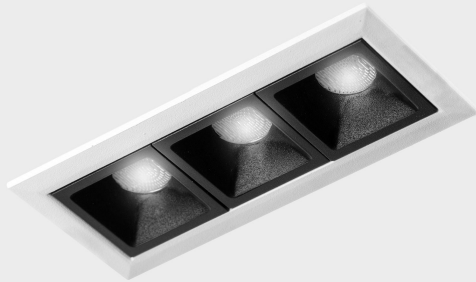

GENERAL DETAILS

INSTALLATION	recessed with frame
FINISHES ALUMINIUM	Black-White
LIGHT DIRECTION	Fixed
BEAM ANGLE	30°
INT/EXT IP DEGREE	IP20/23
MATERIAL	Aluminum
IK DEGREE	IK 6
UTILIZATION	Indoor
WARRANTY	3 years

ELECTRICAL DETAILS

LAMP	LED
POWER	6 W
COLOUR TEMPERATURE	4000K
LUMINOUS FLUX	560 Lm
EFFICACY DIMMING	80 Lm/W
DIMABLE	No Dim
DRIVER	Remote
CLASS PROTECTION	II
COLOUR RENDERING INDEX	CRI>90
VOLTAGE	220-240 V
FRECUENCIA	50-60 Hz
CURRENT INTENSITY	700 mA
LIFE TIME	50.000 h

GENERAL DIMENSIONS

DIMENSIONS	105×45 mm
CUT OUT	96×37 mm
DIMENSIONES DE EMBALAJE	190 × 80 × 85 mm
PESO NETO	26

*Please might expect a max.15% figure reduction in finishes other than white

nses
K51300.03.RF.WH-BK.30.ST.9.40