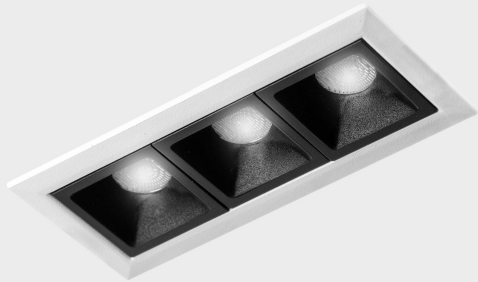

GENERAL DETAILS

INSTALLATION	recessed with frame
FINISHES ALUMINIUM	Black-White
LIGHT DIRECTION	Fixed
BEAM ANGLE	30°
INT/EXT IP DEGREE	IP20/23
MATERIAL	Aluminum
IK DEGREE	IK 6
UTILIZATION	Indoor
WARRANTY	3 years

ELECTRICAL DETAILS

LAMP	LED
POWER	6 W
COLOUR TEMPERATURE	3000K
LUMINOUS FLUX	520 Lm
EFFICACY DIMMING	74 Lm/W
DIMABLE	Push
DRIVER	Remote
CLASS PROTECTION	II
COLOUR RENDERING INDEX	CRI>90
VOLTAGE	220-240 V
FRECUENCIA	50-60 Hz
CURRENT INTENSITY	700 mA
LIFE TIME	50.000 h

GENERAL DIMENSIONS

DIMENSIONS	105×45 mm
CUT OUT	96×37 mm
DIMENSIONES DE EMBALAJE	190 × 80 × 85 mm
PESO NETO	26

*Please might expect a max.15% figure reduction in finishes other than white

nses
K51300.03.RF.WH-BK.30.ST.9.30.PU