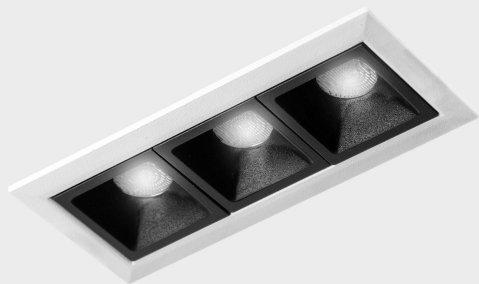

## GENERAL DETAILS

INSTALLATION	recessed with frame
FINISHES ALUMINIUM	Black-White
LIGHT DIRECTION	Fixed
BEAM ANGLE	30°
INT/EXT IP DEGREE	IP20/23
MATERIAL	Aluminum
IK DEGREE	IK 6
UTILIZATION	Indoor
WARRANTY	3 years

## ELECTRICAL DETAILS

LAMP	LED
POWER	6 W
COLOUR TEMPERATURE	3000K
LUMINOUS FLUX	520 Lm
EFFICACY DIMMING	74 Lm/W
DIMABLE	Push
DRIVER	Remote
CLASS PROTECTION	II
COLOUR RENDERING INDEX	CRI>90
VOLTAGE	220-240 V
FRECUENCIA	50-60 Hz
CURRENT INTENSITY	700 mA
LIFE TIME	35.000 h

## GENERAL DIMENSIONS

DIMENSIONS	105×45 mm
CUT OUT	96×37 mm
DIMENSIONES DE EMBALAJE	190 × 80 × 85 mm
PESO NETO	26

\*Please might expect a max.15% figure reduction in finishes other than white

**nses**

K51300.03.RF.WH-BK.30.ST.9.30.PU