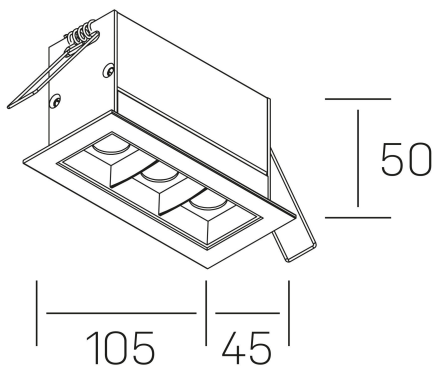

nses
K51300.03.RF.WH-BK.30.ST.9.30

GENERAL DETAILS

INSTALLATION	recessed with frame
FINISHES ALUMINIUM	Black-White
LIGHT DIRECTION	Fixed
BEAM ANGLE	30°
INT/EXT IP DEGREE	IP20/23
MATERIAL	Aluminum
IK DEGREE	IK 6
UTILIZATION	Indoor
WARRANTY	3 years

ELECTRICAL DETAILS

LAMP	LED
POWER	6 W
COLOUR TEMPERATURE	3000K
LUMINOUS FLUX	520 Lm
EFFICACY DIMMING	74 Lm/W
DIMABLE	No Dim
DRIVER	Remote
CLASS PROTECTION	II
COLOUR RENDERING INDEX	CRI>90
VOLTAGE	220-240 V
FRECUENCIA	50-60 Hz
CURRENT INTENSITY	700 mA
LIFE TIME	50.000 h

GENERAL DIMENSIONS

DIMENSIONS	105×45 mm
CUT OUT	96×37 mm
DIMENSIONES DE EMBALAJE	190 × 80 × 85 mm
PESO NETO	26

*Please might expect a max.15% figure reduction in finishes other than white