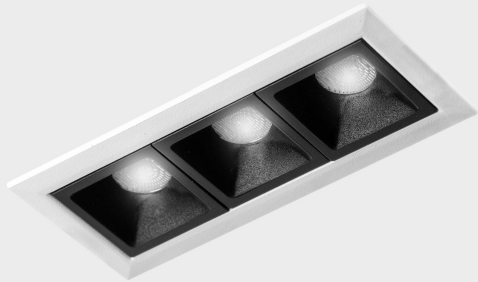

GENERAL DETAILS

INSTALLATION	recessed with frame
FINISHES ALUMINIUM	Black-White
LIGHT DIRECTION	Fixed
BEAM ANGLE	30°
INT/EXT IP DEGREE	IP20/23
MATERIAL	Aluminum
IK DEGREE	IK 6
UTILIZATION	Indoor
WARRANTY	3 years

ELECTRICAL DETAILS

LAMP	LED
POWER	6 W
COLOUR TEMPERATURE	2700K
LUMINOUS FLUX	480 Lm
EFFICACY DIMMING	69 Lm/W
DIMABLE	Push
DRIVER	Remote
CLASS PROTECTION	II
COLOUR RENDERING INDEX	CRI>90
VOLTAGE	220-240 V
FRECUENCIA	50-60 Hz
CURRENT INTENSITY	700 mA
LIFE TIME	35.000 h

GENERAL DIMENSIONS

DIMENSIONS	105×45 mm
CUT OUT	96×37 mm
DIMENSIONES DE EMBALAJE	190 × 80 × 85 mm
PESO NETO	26

*Please might expect a max.15% figure reduction in finishes other than white

nses
K51300.03.RF.WH-BK.30.ST.9.27.PU