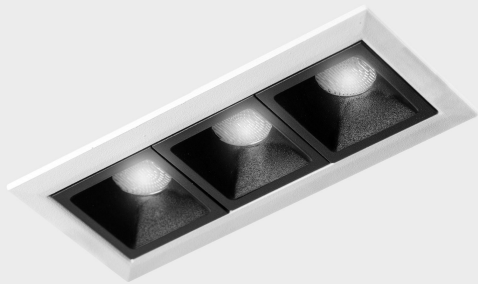

GENERAL DETAILS

INSTALLATION	recessed with frame
FINISHES ALUMINIUM	Black-White
LIGHT DIRECTION	Fixed
BEAM ANGLE	30°
INT/EXT IP DEGREE	IP20/23
MATERIAL	Aluminum
IK DEGREE	IK 6
UTILIZATION	Indoor
WARRANTY	3 years

ELECTRICAL DETAILS

LAMP	LED
POWER	6 W
COLOUR TEMPERATURE	2700K
LUMINOUS FLUX	480 Lm
EFFICACY DIMMING	69 Lm/W
DIMABLE	Push
DRIVER	Remote
CLASS PROTECTION	II
COLOUR RENDERING INDEX	CRI>90
VOLTAGE	220-240 V
FRECUENCIA	50-60 Hz
CURRENT INTENSITY	700 mA
LIFE TIME	50.000 h

GENERAL DIMENSIONS

DIMENSIONS	105×45 mm
CUT OUT	96×37 mm
DIMENSIONES DE EMBALAJE	190 × 80 × 85 mm
PESO NETO	26

*Please might expect a max.15% figure reduction in finishes other than white

nses
K51300.03.RF.WH-BK.30.ST.9.27.PU