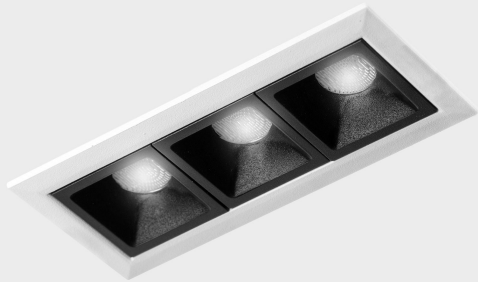

## GENERAL DETAILS

INSTALLATION	recessed with frame
FINISHES ALUMINIUM	Black-White
LIGHT DIRECTION	Fixed
BEAM ANGLE	15°
INT/EXT IP DEGREE	IP20/23
MATERIAL	Aluminum
IK DEGREE	IK 6
UTILIZATION	Indoor
WARRANTY	3 years

## ELECTRICAL DETAILS

LAMP	LED
POWER	6 W
COLOUR TEMPERATURE	4000K
LUMINOUS FLUX	560 Lm
EFFICACY DIMMING	80 Lm/W
DIMABLE	Push
DRIVER	Remote
CLASS PROTECTION	II
COLOUR RENDERING INDEX	CRI>90
VOLTAGE	220-240 V
FRECUENCIA	50-60 Hz
CURRENT INTENSITY	700 mA
LIFE TIME	50.000 h

## GENERAL DIMENSIONS

DIMENSIONS	105×45 mm
CUT OUT	96×37 mm
DIMENSIONES DE EMBALAJE	190 × 80 × 85 mm
PESO NETO	26

\*Please might expect a max.15% figure reduction in finishes other than white

**nses**  
K51300.03.RF.WH-BK.15.ST.9.40.PU