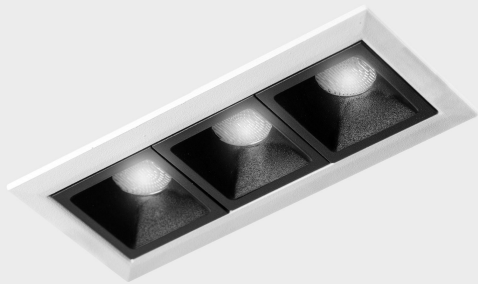

GENERAL DETAILS

INSTALLATION	recessed with frame
FINISHES ALUMINIUM	Black-White
LIGHT DIRECTION	Fixed
BEAM ANGLE	15°
INT/EXT IP DEGREE	IP20/23
MATERIAL	Aluminum
IK DEGREE	IK 6
UTILIZATION	Indoor
WARRANTY	3 years

ELECTRICAL DETAILS

LAMP	LED
POWER	6 W
COLOUR TEMPERATURE	4000K
LUMINOUS FLUX	560 Lm
EFFICACY DIMMING	80 Lm/W
DIMABLE	Push
DRIVER	Remote
CLASS PROTECTION	II
COLOUR RENDERING INDEX	CRI>90
VOLTAGE	220-240 V
FRECUENCIA	50-60 Hz
CURRENT INTENSITY	700 mA
LIFE TIME	35.000 h

GENERAL DIMENSIONS

DIMENSIONS	105×45 mm
CUT OUT	96×37 mm
DIMENSIONES DE EMBALAJE	190 × 80 × 85 mm
PESO NETO	26

*Please might expect a max.15% figure reduction in finishes other than white

nses
K51300.03.RF.WH-BK.15.ST.9.40.PU