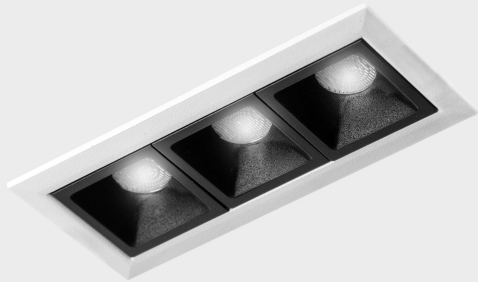

GENERAL DETAILS

INSTALLATION	recessed with frame
FINISHES ALUMINIUM	Black-White
LIGHT DIRECTION	Fixed
BEAM ANGLE	15°
INT/EXT IP DEGREE	IP20/23
MATERIAL	Aluminum
IK DEGREE	IK 6
UTILIZATION	Indoor
WARRANTY	3 years

ELECTRICAL DETAILS

LAMP	LED
POWER	6 W
COLOUR TEMPERATURE	4000K
LUMINOUS FLUX	560 Lm
EFFICACY DIMMING	80 Lm/W
DIMABLE	No Dim
DRIVER	Remote
CLASS PROTECTION	II
COLOUR RENDERING INDEX	CRI>90
VOLTAGE	220-240 V
FRECUENCIA	50-60 Hz
CURRENT INTENSITY	700 mA
LIFE TIME	50.000 h

GENERAL DIMENSIONS

DIMENSIONS	105×45 mm
CUT OUT	96×37 mm
DIMENSIONES DE EMBALAJE	190 × 80 × 85 mm
PESO NETO	26

*Please might expect a max.15% figure reduction in finishes other than white

nses
K51300.03.RF.WH-BK.15.ST.9.40