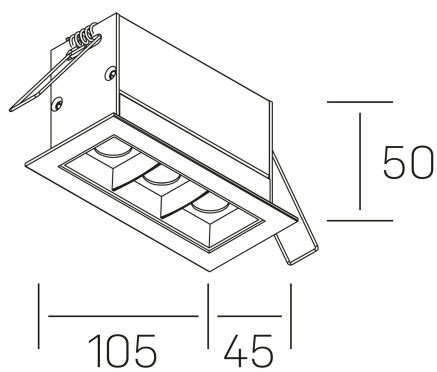

nses
K51300.03.RF.WH-BK.15.ST.9.40

GENERAL DETAILS

INSTALLATION	recessed with frame
FINISHES ALUMINIUM	Black-White
LIGHT DIRECTION	Fixed
BEAM ANGLE	15°
INT/EXT IP DEGREE	IP20/23
MATERIAL	Aluminum
IK DEGREE	IK 6
UTILIZATION	Indoor
WARRANTY	3 years

ELECTRICAL DETAILS

LAMP	LED
POWER	6 W
COLOUR TEMPERATURE	4000K
LUMINOUS FLUX	560 Lm
EFFICACY DIMMING	80 Lm/W
DIMABLE	No Dim
DRIVER	Remote
CLASS PROTECTION	II
COLOUR RENDERING INDEX	CRI>90
VOLTAGE	220-240 V
FRECUENCIA	50-60 Hz
CURRENT INTENSITY	700 mA
LIFE TIME	35.000 h

GENERAL DIMENSIONS

DIMENSIONS	105×45 mm
CUT OUT	96×37 mm
DIMENSIONES DE EMBALAJE	190 × 80 × 85 mm
PESO NETO	26

*Please might expect a max.15% figure reduction in finishes other than white