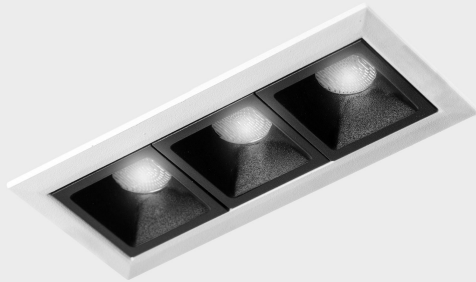

GENERAL DETAILS

INSTALLATION	recessed with frame
FINISHES ALUMINIUM	Black-White
LIGHT DIRECTION	Fixed
BEAM ANGLE	15°
INT/EXT IP DEGREE	IP20/23
MATERIAL	Aluminum
IK DEGREE	IK 6
UTILIZATION	Indoor
WARRANTY	3 years

ELECTRICAL DETAILS

LAMP	LED
POWER	6 W
COLOUR TEMPERATURE	3000K
LUMINOUS FLUX	520 Lm
EFFICACY DIMMING	74 Lm/W
DIMABLE	Push
DRIVER	Remote
CLASS PROTECTION	II
COLOUR RENDERING INDEX	CRI>90
VOLTAGE	220-240 V
FRECUENCIA	50-60 Hz
CURRENT INTENSITY	700 mA
LIFE TIME	35.000 h

GENERAL DIMENSIONS

DIMENSIONS	105×45 mm
CUT OUT	96×37 mm
DIMENSIONES DE EMBALAJE	190 × 80 × 85 mm
PESO NETO	26

*Please might expect a max.15% figure reduction in finishes other than white

nses
K51300.03.RF.WH-BK.15.ST.9.30.PU