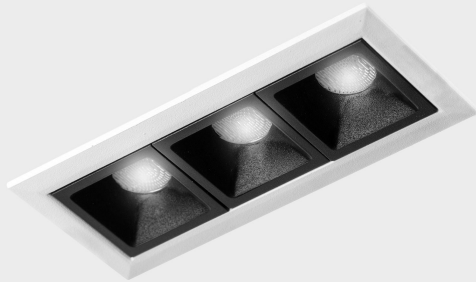

GENERAL DETAILS

INSTALLATION	recessed with frame
FINISHES ALUMINIUM	Black-White
LIGHT DIRECTION	Fixed
BEAM ANGLE	15°
INT/EXT IP DEGREE	IP20/23
MATERIAL	Aluminum
IK DEGREE	IK 6
UTILIZATION	Indoor
WARRANTY	3 years

ELECTRICAL DETAILS

LAMP	LED
POWER	6 W
COLOUR TEMPERATURE	3000K
LUMINOUS FLUX	520 Lm
EFFICACY DIMMING	74 Lm/W
DIMABLE	Push
DRIVER	Remote
CLASS PROTECTION	II
COLOUR RENDERING INDEX	CRI>90
VOLTAGE	220-240 V
FRECUENCIA	50-60 Hz
CURRENT INTENSITY	700 mA
LIFE TIME	50.000 h

GENERAL DIMENSIONS

DIMENSIONS	105×45 mm
CUT OUT	96×37 mm
DIMENSIONES DE EMBALAJE	190 × 80 × 85 mm
PESO NETO	26

*Please might expect a max.15% figure reduction in finishes other than white

nses
K51300.03.RF.WH-BK.15.ST.9.30.PU