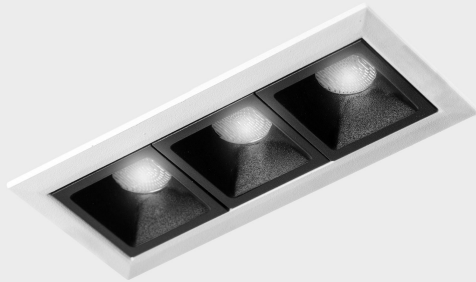

## GENERAL DETAILS

INSTALLATION	recessed with frame
FINISHES ALUMINIUM	Black-White
LIGHT DIRECTION	Fixed
BEAM ANGLE	15°
INT/EXT IP DEGREE	IP20/23
MATERIAL	Aluminum
IK DEGREE	IK 6
UTILIZATION	Indoor
WARRANTY	3 years

## ELECTRICAL DETAILS

LAMP	LED
POWER	6 W
COLOUR TEMPERATURE	3000K
LUMINOUS FLUX	520 Lm
EFFICACY DIMMING	74 Lm/W
DIMABLE	DALI
DRIVER	Remote
CLASS PROTECTION	II
COLOUR RENDERING INDEX	CRI>90
VOLTAGE	220-240 V
FRECUENCIA	50-60 Hz
CURRENT INTENSITY	700 mA
LIFE TIME	50.000 h

## GENERAL DIMENSIONS

DIMENSIONS	105×45 mm
CUT OUT	96×37 mm
DIMENSIONES DE EMBALAJE	190 × 80 × 85 mm
PESO NETO	26

\*Please might expect a max.15% figure reduction in finishes other than white

**nses**  
K51300.03.RF.WH-BK.15.ST.9.30.DA