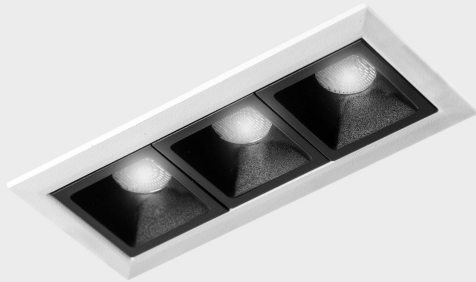

GENERAL DETAILS

INSTALLATION	recessed with frame
FINISHES ALUMINIUM	Black-White
LIGHT DIRECTION	Fixed
BEAM ANGLE	15°
INT/EXT IP DEGREE	IP20/23
MATERIAL	Aluminum
IK DEGREE	IK 6
UTILIZATION	Indoor
WARRANTY	3 years

ELECTRICAL DETAILS

LAMP	LED
POWER	6 W
COLOUR TEMPERATURE	3000K
LUMINOUS FLUX	520 Lm
EFFICACY DIMMING	74 Lm/W
DIMABLE	No Dim
DRIVER	Remote
CLASS PROTECTION	II
COLOUR RENDERING INDEX	CRI>90
VOLTAGE	220-240 V
FRECUENCIA	50-60 Hz
CURRENT INTENSITY	700 mA
LIFE TIME	35.000 h

GENERAL DIMENSIONS

DIMENSIONS	105×45 mm
CUT OUT	96×37 mm
DIMENSIONES DE EMBALAJE	190 × 80 × 85 mm
PESO NETO	26

*Please might expect a max.15% figure reduction in finishes other than white

nses
K51300.03.RF.WH-BK.15.ST.9.30