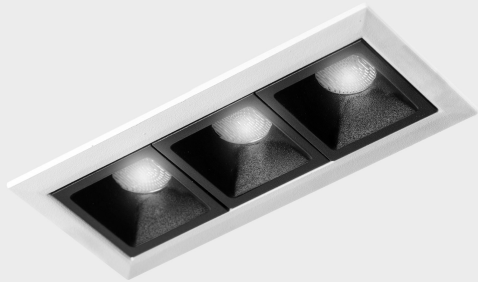

GENERAL DETAILS

INSTALLATION	recessed with frame
FINISHES ALUMINIUM	Black-White
LIGHT DIRECTION	Fixed
BEAM ANGLE	15°
INT/EXT IP DEGREE	IP20/23
MATERIAL	Aluminum
IK DEGREE	IK 6
UTILIZATION	Indoor
WARRANTY	5 years

ELECTRICAL DETAILS

LAMP	LED
POWER	6 W
COLOUR TEMPERATURE	2700K
LUMINOUS FLUX	480 Lm
EFFICACY DIMMING	69 Lm/W
DIMABLE	Push
DRIVER	Remote
CLASS PROTECTION	II
COLOUR RENDERING INDEX	CRI>90
VOLTAGE	220-240 V
CURRENT INTENSITY	700 mA
LIFE TIME	50.000 h

GENERAL DIMENSIONS

DIMENSIONS	.03 (105x45mm)
CUT OUT	96x37 mm
DIMENSIONES DE EMBALAJE	190 × 80 × 85 mm
PESO NETO	26

*Please might expect a max.15% figure reduction in finishes other than white

nses
K51300.03.RF.WH-BK.15.ST.9.27.PU