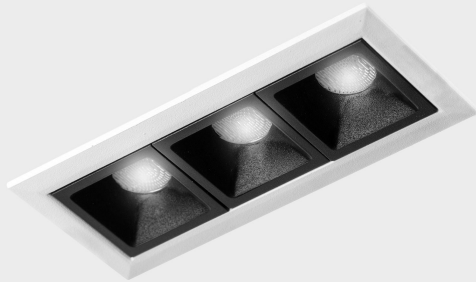

## GENERAL DETAILS

INSTALLATION	recessed with frame
FINISHES ALUMINIUM	Black-White
LIGHT DIRECTION	Fixed
BEAM ANGLE	15°
INT/EXT IP DEGREE	IP20/23
MATERIAL	Aluminum
IK DEGREE	IK 6
UTILIZATION	Indoor
WARRANTY	3 years

## ELECTRICAL DETAILS

LAMP	LED
POWER	6 W
COLOUR TEMPERATURE	2700K
LUMINOUS FLUX	480 Lm
EFFICACY DIMMING	69 Lm/W
DIMABLE	DALI
DRIVER	Remote
CLASS PROTECTION	II
COLOUR RENDERING INDEX	CRI>90
VOLTAGE	220-240 V
FRECUENCIA	50-60 Hz
CURRENT INTENSITY	700 mA
LIFE TIME	35.000 h

## GENERAL DIMENSIONS

DIMENSIONS	105×45 mm
CUT OUT	96×37 mm
DIMENSIONES DE EMBALAJE	190 × 80 × 85 mm
PESO NETO	26

\*Please might expect a max.15% figure reduction in finishes other than white

**nses**

K51300.03.RF.WH-BK.15.ST.9.27.DA