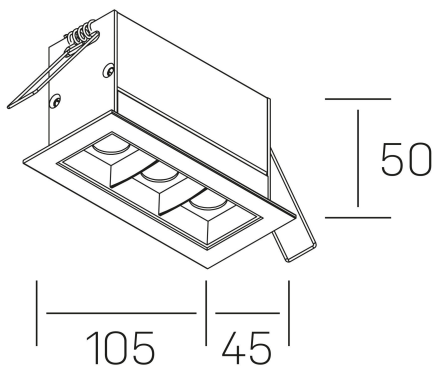

nses
K51300.03.RF.WH-BK.15.ST.9.27

GENERAL DETAILS

INSTALLATION	recessed with frame
FINISHES ALUMINIUM	Black-White
LIGHT DIRECTION	Fixed
BEAM ANGLE	15°
INT/EXT IP DEGREE	IP20/23
MATERIAL	Aluminum
IK DEGREE	IK 6
UTILIZATION	Indoor
WARRANTY	3 years

GENERAL DIMENSIONS

DIMENSIONS	105×45 mm
CUT OUT	96×37 mm
DIMENSIONES DE EMBALAJE	190 × 80 × 85 mm
PESO NETO	26

*Please might expect a max.15% figure reduction in finishes other than white