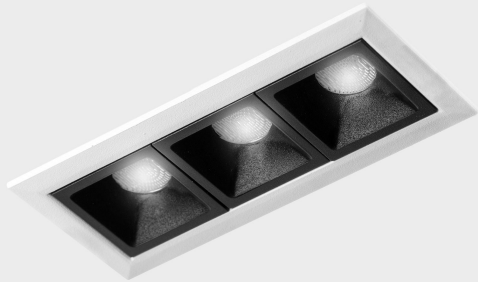

GENERAL DETAILS

INSTALLATION	recessed with frame
FINISHES ALUMINIUM	Black-White
LIGHT DIRECTION	Fixed
BEAM ANGLE	15°
INT/EXT IP DEGREE	IP20/23
MATERIAL	Aluminum
IK DEGREE	IK 6
UTILIZATION	Indoor
WARRANTY	3 years

ELECTRICAL DETAILS

LAMP	LED
POWER	6 W
COLOUR TEMPERATURE	2700K
LUMINOUS FLUX	480 Lm
EFFICACY DIMMING	69 Lm/W
DIMABLE	No Dim
DRIVER	Remote
CLASS PROTECTION	II
COLOUR RENDERING INDEX	CRI>90
VOLTAGE	220-240 V
FRECUENCIA	50-60 Hz
CURRENT INTENSITY	700 mA
LIFE TIME	50.000 h

GENERAL DIMENSIONS

DIMENSIONS	105×45 mm
CUT OUT	96×37 mm
DIMENSIONES DE EMBALAJE	190 × 80 × 85 mm
PESO NETO	26

*Please might expect a max.15% figure reduction in finishes other than white

nses

K51300.03.RF.WH-BK.15.ST.9.27