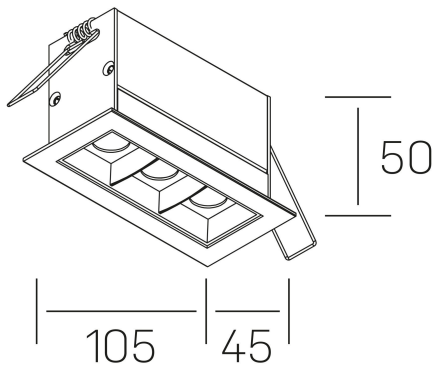

nses
K51300.03.RF.BK-BK.45.ST.9.40.PU

GENERAL DETAILS

INSTALLATION	recessed with frame
FINISHES ALUMINIUM	Black-Black
LIGHT DIRECTION	Fixed
BEAM ANGLE	45°
INT/EXT IP DEGREE	IP20/23
MATERIAL	Aluminum
IK DEGREE	IK 6
UTILIZATION	Indoor
WARRANTY	3 years

ELECTRICAL DETAILS

LAMP	LED
POWER	6 W
COLOUR TEMPERATURE	4000K
LUMINOUS FLUX	560 Lm
EFFICACY DIMMING	80 Lm/W
DIMABLE	Push
DRIVER	Remote
CLASS PROTECTION	II
COLOUR RENDERING INDEX	CRI>90
VOLTAGE	220-240 V
FRECUENCIA	50-60 Hz
CURRENT INTENSITY	700 mA
LIFE TIME	35.000 h

GENERAL DIMENSIONS

DIMENSIONS	105×45 mm
CUT OUT	96×37 mm
DIMENSIONES DE EMBALAJE	190 × 80 × 85 mm
PESO NETO	26

*Please might expect a max.15% figure reduction in finishes other than white