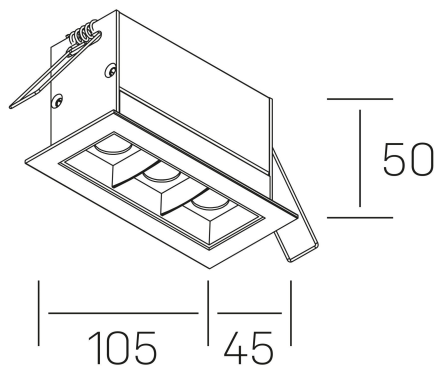

## GENERAL DETAILS

INSTALLATION	recessed with frame
FINISHES ALUMINIUM	Black-Black
LIGHT DIRECTION	Fixed
BEAM ANGLE	45°
INT/EXT IP DEGREE	IP20/23
MATERIAL	Aluminum
IK DEGREE	IK 6
UTILIZATION	Indoor
WARRANTY	3 years

## GENERAL DIMENSIONS

DIMENSIONS	105×45 mm
CUT OUT	96×37 mm
DIMENSIONES DE EMBALAJE	190 × 80 × 85 mm
PESO NETO	26

\*Please might expect a max.15% figure reduction in finishes other than white