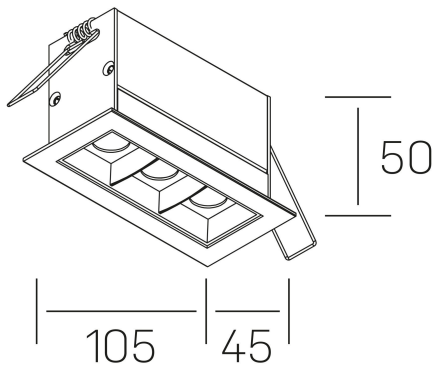

nses
K51300.03.RF.BK-BK.45.ST.9.40.DA

GENERAL DETAILS

INSTALLATION	recessed with frame
FINISHES ALUMINIUM	Black-Black
LIGHT DIRECTION	Fixed
BEAM ANGLE	45°
INT/EXT IP DEGREE	IP20/23
MATERIAL	Aluminum
IK DEGREE	IK 6
UTILIZATION	Indoor
WARRANTY	3 years

ELECTRICAL DETAILS

LAMP	LED
POWER	6 W
COLOUR TEMPERATURE	4000K
LUMINOUS FLUX	560 Lm
EFFICACY DIMMING	80 Lm/W
DIMABLE	DALI
DRIVER	Remote
CLASS PROTECTION	II
COLOUR RENDERING INDEX	CRI>90
VOLTAGE	220-240 V
FRECUENCIA	50-60 Hz
CURRENT INTENSITY	700 mA
LIFE TIME	50.000 h

GENERAL DIMENSIONS

DIMENSIONS	105×45 mm
CUT OUT	96×37 mm
DIMENSIONES DE EMBALAJE	190 × 80 × 85 mm
PESO NETO	26

*Please might expect a max.15% figure reduction in finishes other than white