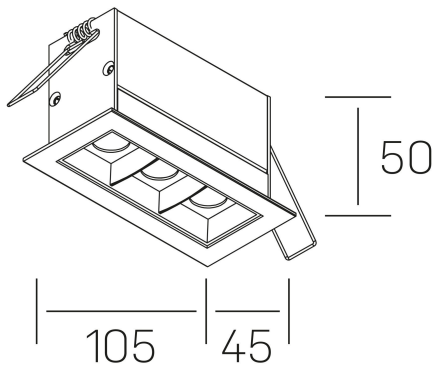

nses
K51300.03.RF.BK-BK.45.ST.9.30.PU

GENERAL DETAILS

INSTALLATION	recessed with frame
FINISHES ALUMINIUM	Black-Black
LIGHT DIRECTION	Fixed
BEAM ANGLE	45°
INT/EXT IP DEGREE	IP20/23
MATERIAL	Aluminum
IK DEGREE	IK 6
UTILIZATION	Indoor
WARRANTY	3 years

ELECTRICAL DETAILS

LAMP	LED
POWER	6 W
COLOUR TEMPERATURE	3000K
LUMINOUS FLUX	520 Lm
EFFICACY DIMMING	74 Lm/W
DIMABLE	Push
DRIVER	Remote
CLASS PROTECTION	II
COLOUR RENDERING INDEX	CRI>90
VOLTAGE	220-240 V
FRECUENCIA	50-60 Hz
CURRENT INTENSITY	700 mA
LIFE TIME	50.000 h

GENERAL DIMENSIONS

DIMENSIONS	105×45 mm
CUT OUT	96×37 mm
DIMENSIONES DE EMBALAJE	190 × 80 × 85 mm
PESO NETO	26

*Please might expect a max.15% figure reduction in finishes other than white