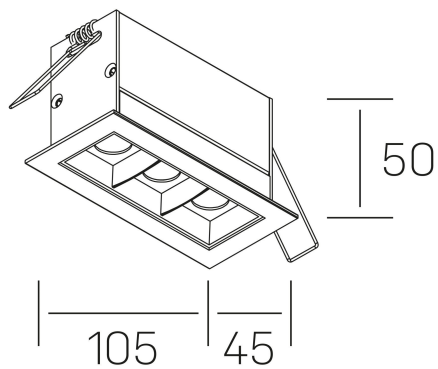

nses
K51300.03.RF.BK-BK.45.ST.9.30.PU

GENERAL DETAILS

INSTALLATION	recessed with frame
FINISHES ALUMINIUM	Black-Black
LIGHT DIRECTION	Fixed
BEAM ANGLE	45°
INT/EXT IP DEGREE	IP20/23
MATERIAL	Aluminum
IK DEGREE	IK 6
UTILIZATION	Indoor
WARRANTY	3 years

ELECTRICAL DETAILS

LAMP	LED
POWER	6 W
COLOUR TEMPERATURE	3000K
LUMINOUS FLUX	520 Lm
EFFICACY DIMMING	74 Lm/W
DIMABLE	Push
DRIVER	Remote
CLASS PROTECTION	II
COLOUR RENDERING INDEX	CRI>90
VOLTAGE	220-240 V
FRECUENCIA	50-60 Hz
CURRENT INTENSITY	700 mA
LIFE TIME	35.000 h

GENERAL DIMENSIONS

DIMENSIONS	105×45 mm
CUT OUT	96×37 mm
DIMENSIONES DE EMBALAJE	190 × 80 × 85 mm
PESO NETO	26

*Please might expect a max.15% figure reduction in finishes other than white