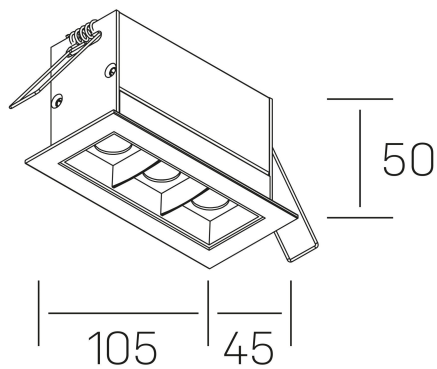

nses
K51300.03.RF.BK-BK.45.ST.9.30.DA

GENERAL DETAILS

INSTALLATION	recessed with frame
FINISHES ALUMINIUM	Black-Black
LIGHT DIRECTION	Fixed
BEAM ANGLE	45°
INT/EXT IP DEGREE	IP20/23
MATERIAL	Aluminum
IK DEGREE	IK 6
UTILIZATION	Indoor
WARRANTY	3 years

ELECTRICAL DETAILS

LAMP	LED
POWER	6 W
COLOUR TEMPERATURE	3000K
LUMINOUS FLUX	520 Lm
EFFICACY DIMMING	74 Lm/W
DIMABLE	DALI
DRIVER	Remote
CLASS PROTECTION	II
COLOUR RENDERING INDEX	CRI>90
VOLTAGE	220-240 V
FRECUENCIA	50-60 Hz
CURRENT INTENSITY	700 mA
LIFE TIME	50.000 h

GENERAL DIMENSIONS

DIMENSIONS	105×45 mm
CUT OUT	96×37 mm
DIMENSIONES DE EMBALAJE	190 × 80 × 85 mm
PESO NETO	26

*Please might expect a max.15% figure reduction in finishes other than white