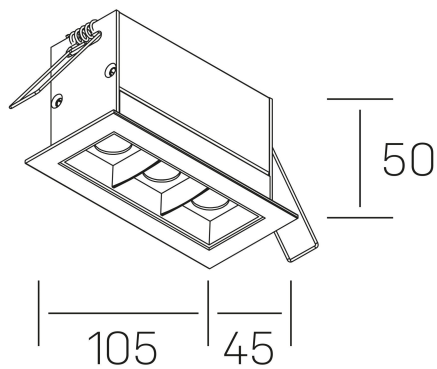

nses
K51300.03.RF.BK-BK.45.ST.9.30.DA

GENERAL DETAILS

INSTALLATION	recessed with frame
FINISHES ALUMINIUM	Black-Black
LIGHT DIRECTION	Fixed
BEAM ANGLE	45°
INT/EXT IP DEGREE	IP20/23
MATERIAL	Aluminum
IK DEGREE	IK 6
UTILIZATION	Indoor
WARRANTY	3 years

ELECTRICAL DETAILS

LAMP	LED
POWER	6 W
COLOUR TEMPERATURE	3000K
LUMINOUS FLUX	520 Lm
EFFICACY DIMMING	74 Lm/W
DIMABLE	DALI
DRIVER	Remote
CLASS PROTECTION	II
COLOUR RENDERING INDEX	CRI>90
VOLTAGE	220-240 V
FRECUENCIA	50-60 Hz
CURRENT INTENSITY	700 mA
LIFE TIME	35.000 h

GENERAL DIMENSIONS

DIMENSIONS	105×45 mm
CUT OUT	96×37 mm
DIMENSIONES DE EMBALAJE	190 × 80 × 85 mm
PESO NETO	26

*Please might expect a max.15% figure reduction in finishes other than white