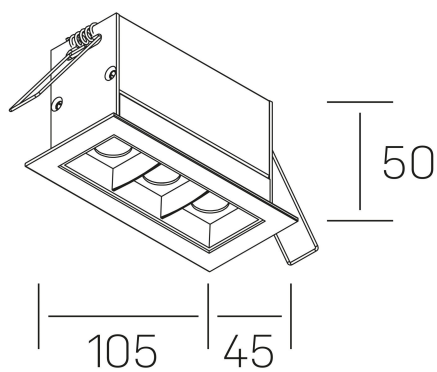

## GENERAL DETAILS

INSTALLATION	recessed with frame
FINISHES ALUMINIUM	Black-Black
LIGHT DIRECTION	Fixed
BEAM ANGLE	45°
INT/EXT IP DEGREE	IP20/23
MATERIAL	Aluminum
IK DEGREE	IK 6
UTILIZATION	Indoor
WARRANTY	3 years

## GENERAL DIMENSIONS

DIMENSIONS	105×45 mm
CUT OUT	96×37 mm
DIMENSIONES DE EMBALAJE	190 × 80 × 85 mm
PESO NETO	26

\*Please might expect a max.15% figure reduction in finishes other than white