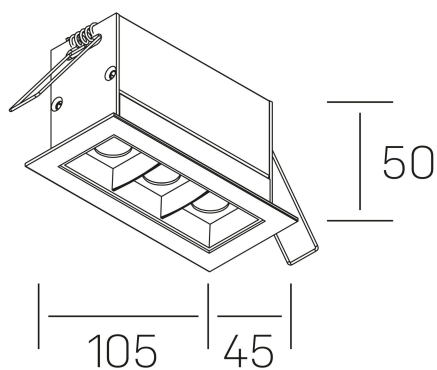

nses
K51300.03.RF.BK-BK.45.ST.9.27.DA

GENERAL DETAILS

INSTALLATION	recessed with frame
FINISHES ALUMINIUM	Black-Black
LIGHT DIRECTION	Fixed
BEAM ANGLE	45°
INT/EXT IP DEGREE	IP20/23
MATERIAL	Aluminum
IK DEGREE	IK 6
UTILIZATION	Indoor
WARRANTY	3 years

GENERAL DIMENSIONS

DIMENSIONS	105×45 mm
CUT OUT	96×37 mm
DIMENSIONES DE EMBALAJE	190 × 80 × 85 mm
PESO NETO	26

*Please might expect a max.15% figure reduction in finishes other than white