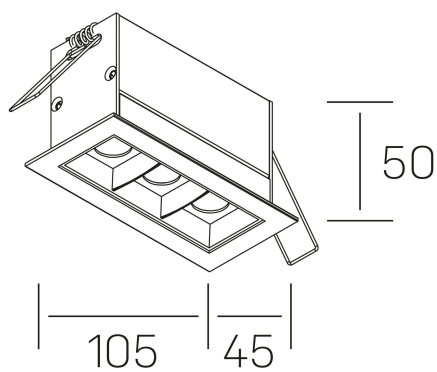

nses
K51300.03.RF.BK-BK.45.ST.9.27

GENERAL DETAILS

INSTALLATION	recessed with frame
FINISHES ALUMINIUM	Black-Black
LIGHT DIRECTION	Fixed
BEAM ANGLE	45°
INT/EXT IP DEGREE	IP20/23
MATERIAL	Aluminum
IK DEGREE	IK 6
UTILIZATION	Indoor
WARRANTY	3 years

GENERAL DIMENSIONS

DIMENSIONS	105×45 mm
CUT OUT	96×37 mm
DIMENSIONES DE EMBALAJE	190 × 80 × 85 mm
PESO NETO	26

*Please might expect a max.15% figure reduction in finishes other than white