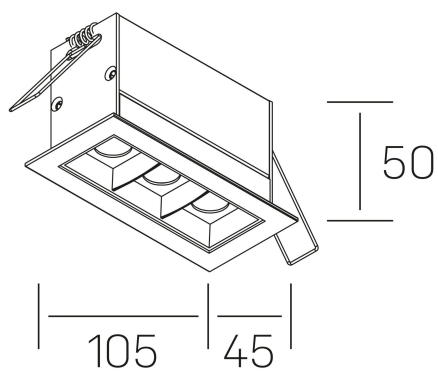

nses
K51300.03.RF.BK-BK.45.ST.9.27

GENERAL DETAILS

INSTALLATION	recessed with frame
FINISHES ALUMINIUM	Black-Black
LIGHT DIRECTION	Fixed
BEAM ANGLE	45°
INT/EXT IP DEGREE	IP20/23
MATERIAL	Aluminum
IK DEGREE	IK 6
UTILIZATION	Indoor
WARRANTY	3 years

GENERAL DIMENSIONS

DIMENSIONS	105×45 mm
CUT OUT	96×37 mm
DIMENSIONES DE EMBALAJE	190 × 80 × 85 mm
PESO NETO	26

*Please might expect a max.15% figure reduction in finishes other than white