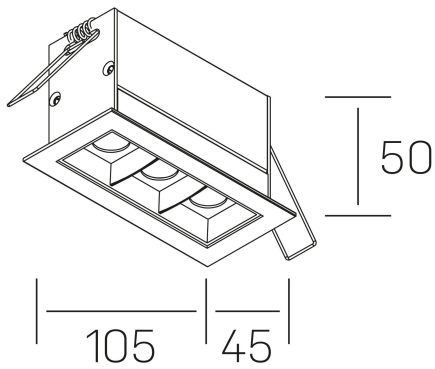

nses
K51300.03.RF.BK-BK.30.ST.9.40.PU

GENERAL DETAILS

INSTALLATION	recessed with frame
FINISHES ALUMINIUM	Black-Black
LIGHT DIRECTION	Fixed
BEAM ANGLE	30°
INT/EXT IP DEGREE	IP20/23
MATERIAL	Aluminum
IK DEGREE	IK 6
UTILIZATION	Indoor
WARRANTY	3 years

ELECTRICAL DETAILS

LAMP	LED
POWER	6 W
COLOUR TEMPERATURE	4000K
LUMINOUS FLUX	560 Lm
EFFICACY DIMMING	80 Lm/W
DIMABLE	Push
DRIVER	Remote
CLASS PROTECTION	II
COLOUR RENDERING INDEX	CRI>90
VOLTAGE	220-240 V
FRECUENCIA	50-60 Hz
CURRENT INTENSITY	700 mA
LIFE TIME	50.000 h

GENERAL DIMENSIONS

DIMENSIONS	105×45 mm
CUT OUT	96×37 mm
DIMENSIONES DE EMBALAJE	190 × 80 × 85 mm
PESO NETO	26

*Please might expect a max.15% figure reduction in finishes other than white