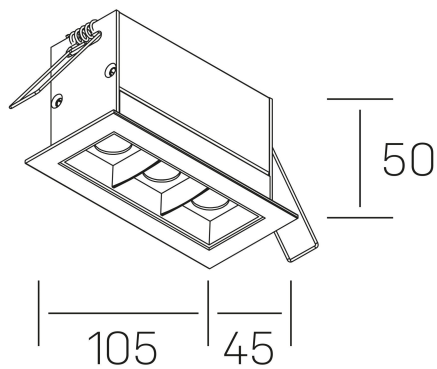

nses
K51300.03.RF.BK-BK.30.ST.9.40.PU

GENERAL DETAILS

INSTALLATION	recessed with frame
FINISHES ALUMINIUM	Black-Black
LIGHT DIRECTION	Fixed
BEAM ANGLE	30°
INT/EXT IP DEGREE	IP20/23
MATERIAL	Aluminum
IK DEGREE	IK 6
UTILIZATION	Indoor
WARRANTY	3 years

ELECTRICAL DETAILS

LAMP	LED
POWER	6 W
COLOUR TEMPERATURE	4000K
LUMINOUS FLUX	560 Lm
EFFICACY DIMMING	80 Lm/W
DIMABLE	Push
DRIVER	Remote
CLASS PROTECTION	II
COLOUR RENDERING INDEX	CRI>90
VOLTAGE	220-240 V
FRECUENCIA	50-60 Hz
CURRENT INTENSITY	700 mA
LIFE TIME	35.000 h

GENERAL DIMENSIONS

DIMENSIONS	105×45 mm
CUT OUT	96×37 mm
DIMENSIONES DE EMBALAJE	190 × 80 × 85 mm
PESO NETO	26

*Please might expect a max.15% figure reduction in finishes other than white