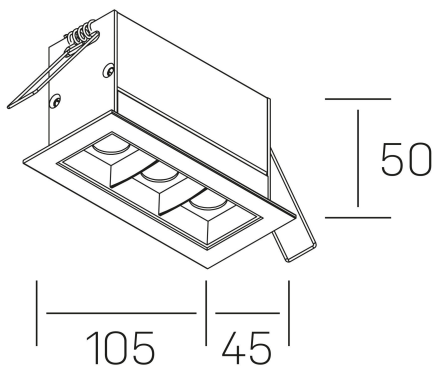

nses
K51300.03.RF.BK-BK.30.ST.9.40.DA

GENERAL DETAILS

INSTALLATION	recessed with frame
FINISHES ALUMINIUM	Black-Black
LIGHT DIRECTION	Fixed
BEAM ANGLE	30°
INT/EXT IP DEGREE	IP20/23
MATERIAL	Aluminum
IK DEGREE	IK 6
UTILIZATION	Indoor
WARRANTY	3 years

ELECTRICAL DETAILS

LAMP	LED
POWER	6 W
COLOUR TEMPERATURE	4000K
LUMINOUS FLUX	560 Lm
EFFICACY DIMMING	80 Lm/W
DIMABLE	DALI
DRIVER	Remote
CLASS PROTECTION	II
COLOUR RENDERING INDEX	CRI>90
VOLTAGE	220-240 V
FRECUENCIA	50-60 Hz
CURRENT INTENSITY	700 mA
LIFE TIME	50.000 h

GENERAL DIMENSIONS

DIMENSIONS	105×45 mm
CUT OUT	96×37 mm
DIMENSIONES DE EMBALAJE	190 × 80 × 85 mm
PESO NETO	26

*Please might expect a max.15% figure reduction in finishes other than white