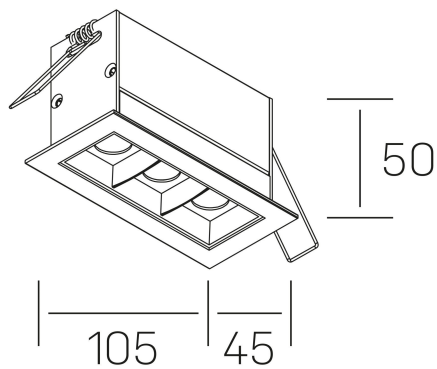

nses
K51300.03.RF.BK-BK.30.ST.9.40.DA

GENERAL DETAILS

INSTALLATION	recessed with frame
FINISHES ALUMINIUM	Black-Black
LIGHT DIRECTION	Fixed
BEAM ANGLE	30°
INT/EXT IP DEGREE	IP20/23
MATERIAL	Aluminum
IK DEGREE	IK 6
UTILIZATION	Indoor
WARRANTY	3 years

ELECTRICAL DETAILS

LAMP	LED
POWER	6 W
COLOUR TEMPERATURE	4000K
LUMINOUS FLUX	560 Lm
EFFICACY DIMMING	80 Lm/W
DIMABLE	DALI
DRIVER	Remote
CLASS PROTECTION	II
COLOUR RENDERING INDEX	CRI>90
VOLTAGE	220-240 V
FRECUENCIA	50-60 Hz
CURRENT INTENSITY	700 mA
LIFE TIME	35.000 h

GENERAL DIMENSIONS

DIMENSIONS	105×45 mm
CUT OUT	96×37 mm
DIMENSIONES DE EMBALAJE	190 × 80 × 85 mm
PESO NETO	26

*Please might expect a max.15% figure reduction in finishes other than white