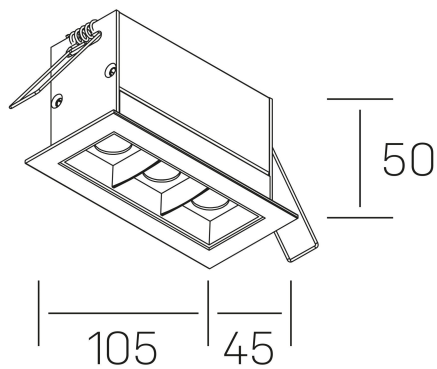

nses
K51300.03.RF.BK-BK.30.ST.9.40

GENERAL DETAILS

INSTALLATION	recessed with frame
FINISHES ALUMINIUM	Black-Black
LIGHT DIRECTION	Fixed
BEAM ANGLE	30°
INT/EXT IP DEGREE	IP20/23
MATERIAL	Aluminum
IK DEGREE	IK 6
UTILIZATION	Indoor
WARRANTY	3 years

GENERAL DIMENSIONS

DIMENSIONS	105×45 mm
CUT OUT	96×37 mm
DIMENSIONES DE EMBALAJE	190 × 80 × 85 mm
PESO NETO	26

*Please might expect a max.15% figure reduction in finishes other than white