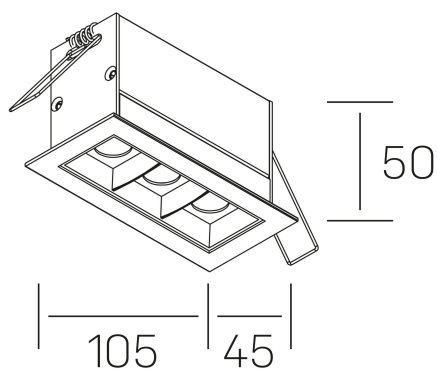

nses
K51300.03.RF.BK-BK.30.ST.9.40

GENERAL DETAILS

INSTALLATION	recessed with frame
FINISHES ALUMINIUM	Black-Black
LIGHT DIRECTION	Fixed
BEAM ANGLE	30°
INT/EXT IP DEGREE	IP20/23
MATERIAL	Aluminum
IK DEGREE	IK 6
UTILIZATION	Indoor
WARRANTY	3 years

ELECTRICAL DETAILS

LAMP	LED
POWER	6 W
COLOUR TEMPERATURE	4000K
LUMINOUS FLUX	560 Lm
EFFICACY DIMMING	80 Lm/W
DIMABLE	No Dim
DRIVER	Remote
CLASS PROTECTION	II
COLOUR RENDERING INDEX	CRI>90
VOLTAGE	220-240 V
FRECUENCIA	50-60 Hz
CURRENT INTENSITY	700 mA
LIFE TIME	50.000 h

GENERAL DIMENSIONS

DIMENSIONS	105×45 mm
CUT OUT	96×37 mm
DIMENSIONES DE EMBALAJE	190 × 80 × 85 mm
PESO NETO	26

*Please might expect a max.15% figure reduction in finishes other than white