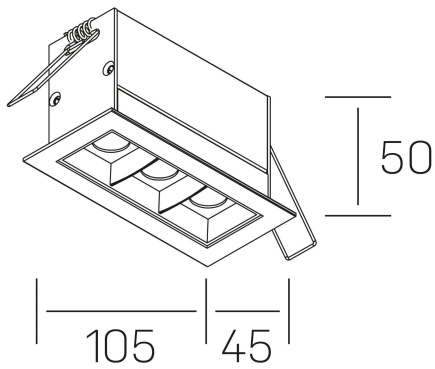

nses
K51300.03.RF.BK-BK.30.ST.9.30.PU

GENERAL DETAILS

INSTALLATION	recessed with frame
FINISHES ALUMINIUM	Black-Black
LIGHT DIRECTION	Fixed
BEAM ANGLE	30°
INT/EXT IP DEGREE	IP20/23
MATERIAL	Aluminum
IK DEGREE	IK 6
UTILIZATION	Indoor
WARRANTY	3 years

ELECTRICAL DETAILS

LAMP	LED
POWER	6 W
COLOUR TEMPERATURE	3000K
LUMINOUS FLUX	520 Lm
EFFICACY DIMMING	74 Lm/W
DIMABLE	Push
DRIVER	Remote
CLASS PROTECTION	II
COLOUR RENDERING INDEX	CRI>90
VOLTAGE	220-240 V
FRECUENCIA	50-60 Hz
CURRENT INTENSITY	700 mA
LIFE TIME	35.000 h

GENERAL DIMENSIONS

DIMENSIONS	105×45 mm
CUT OUT	96×37 mm
DIMENSIONES DE EMBALAJE	190 × 80 × 85 mm
PESO NETO	26

*Please might expect a max.15% figure reduction in finishes other than white