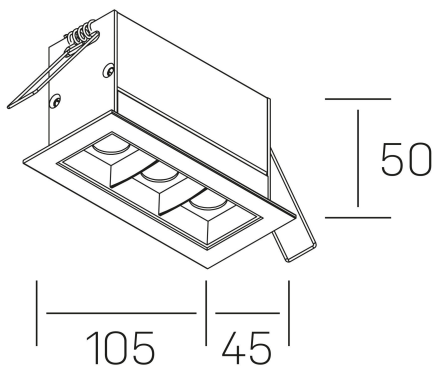

nses
K51300.03.RF.BK-BK.30.ST.9.30.PU

GENERAL DETAILS

INSTALLATION	recessed with frame
FINISHES ALUMINIUM	Black-Black
LIGHT DIRECTION	Fixed
BEAM ANGLE	30°
INT/EXT IP DEGREE	IP20/23
MATERIAL	Aluminum
IK DEGREE	IK 6
UTILIZATION	Indoor
WARRANTY	3 years

ELECTRICAL DETAILS

LAMP	LED
POWER	6 W
COLOUR TEMPERATURE	3000K
LUMINOUS FLUX	520 Lm
EFFICACY DIMMING	74 Lm/W
DIMABLE	Push
DRIVER	Remote
CLASS PROTECTION	II
COLOUR RENDERING INDEX	CRI>90
VOLTAGE	220-240 V
FRECUENCIA	50-60 Hz
CURRENT INTENSITY	700 mA
LIFE TIME	50.000 h

GENERAL DIMENSIONS

DIMENSIONS	105×45 mm
CUT OUT	96×37 mm
DIMENSIONES DE EMBALAJE	190 × 80 × 85 mm
PESO NETO	26

*Please might expect a max.15% figure reduction in finishes other than white