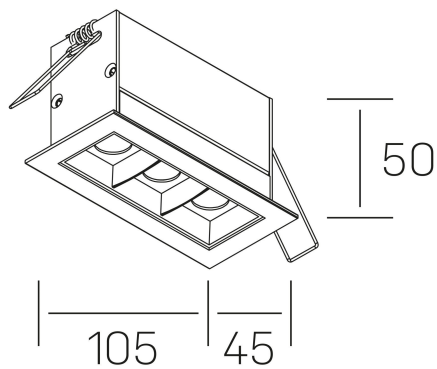

nses
K51300.03.RF.BK-BK.30.ST.9.30.DA

GENERAL DETAILS

INSTALLATION	recessed with frame
FINISHES ALUMINIUM	Black-Black
LIGHT DIRECTION	Fixed
BEAM ANGLE	30°
INT/EXT IP DEGREE	IP20/23
MATERIAL	Aluminum
IK DEGREE	IK 6
UTILIZATION	Indoor
WARRANTY	3 years

ELECTRICAL DETAILS

LAMP	LED
POWER	6 W
COLOUR TEMPERATURE	3000K
LUMINOUS FLUX	520 Lm
EFFICACY DIMMING	74 Lm/W
DIMABLE	DALI
DRIVER	Remote
CLASS PROTECTION	II
COLOUR RENDERING INDEX	CRI>90
VOLTAGE	220-240 V
FRECUENCIA	50-60 Hz
CURRENT INTENSITY	700 mA
LIFE TIME	50.000 h

GENERAL DIMENSIONS

DIMENSIONS	105×45 mm
CUT OUT	96×37 mm
DIMENSIONES DE EMBALAJE	190 × 80 × 85 mm
PESO NETO	26

*Please might expect a max.15% figure reduction in finishes other than white