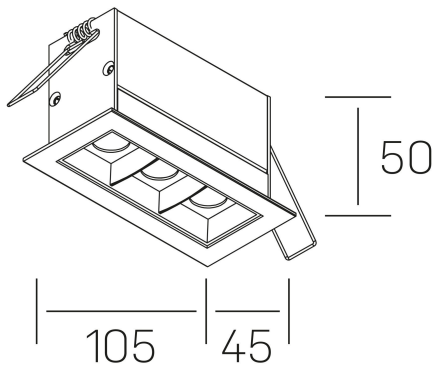

nses
K51300.03.RF.BK-BK.30.ST.9.30.DA

GENERAL DETAILS

INSTALLATION	recessed with frame
FINISHES ALUMINIUM	Black-Black
LIGHT DIRECTION	Fixed
BEAM ANGLE	30°
INT/EXT IP DEGREE	IP20/23
MATERIAL	Aluminum
IK DEGREE	IK 6
UTILIZATION	Indoor
WARRANTY	3 years

ELECTRICAL DETAILS

LAMP	LED
POWER	6 W
COLOUR TEMPERATURE	3000K
LUMINOUS FLUX	520 Lm
EFFICACY DIMMING	74 Lm/W
DIMABLE	DALI
DRIVER	Remote
CLASS PROTECTION	II
COLOUR RENDERING INDEX	CRI>90
VOLTAGE	220-240 V
FRECUENCIA	50-60 Hz
CURRENT INTENSITY	700 mA
LIFE TIME	35.000 h

GENERAL DIMENSIONS

DIMENSIONS	105×45 mm
CUT OUT	96×37 mm
DIMENSIONES DE EMBALAJE	190 × 80 × 85 mm
PESO NETO	26

*Please might expect a max.15% figure reduction in finishes other than white