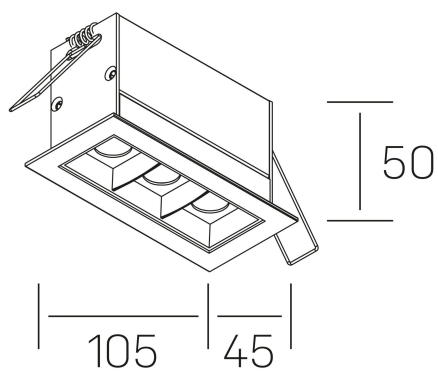

nses
K51300.03.RF.BK-BK.30.ST.9.30

GENERAL DETAILS

INSTALLATION	recessed with frame
FINISHES ALUMINIUM	Black-Black
LIGHT DIRECTION	Fixed
BEAM ANGLE	30°
INT/EXT IP DEGREE	IP20/23
MATERIAL	Aluminum
IK DEGREE	IK 6
UTILIZATION	Indoor
WARRANTY	3 years

ELECTRICAL DETAILS

LAMP	LED
POWER	6 W
COLOUR TEMPERATURE	3000K
LUMINOUS FLUX	520 Lm
EFFICACY DIMMING	74 Lm/W
DIMABLE	No Dim
DRIVER	Remote
CLASS PROTECTION	II
COLOUR RENDERING INDEX	CRI>90
VOLTAGE	220-240 V
FRECUENCIA	50-60 Hz
CURRENT INTENSITY	700 mA
LIFE TIME	35.000 h

GENERAL DIMENSIONS

DIMENSIONS	105×45 mm
CUT OUT	96×37 mm
DIMENSIONES DE EMBALAJE	190 × 80 × 85 mm
PESO NETO	26

*Please might expect a max.15% figure reduction in finishes other than white