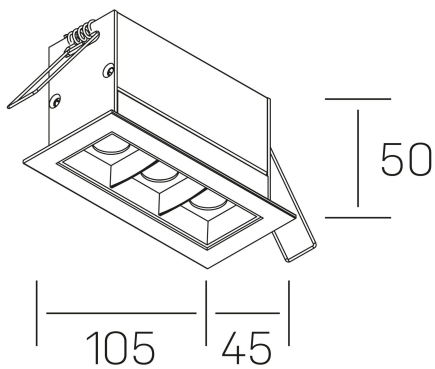

nses
K51300.03.RF.BK-BK.30.ST.9.30

GENERAL DETAILS

INSTALLATION	recessed with frame
FINISHES ALUMINIUM	Black-Black
LIGHT DIRECTION	Fixed
BEAM ANGLE	30°
INT/EXT IP DEGREE	IP20/23
MATERIAL	Aluminum
IK DEGREE	IK 6
UTILIZATION	Indoor
WARRANTY	5 years

ELECTRICAL DETAILS

LAMP	LED
POWER	6 W
COLOUR TEMPERATURE	3000K
LUMINOUS FLUX	520 Lm
EFFICACY DIMMING	74 Lm/W
DIMABLE	No Dim
DRIVER	Remote
CLASS PROTECTION	II
COLOUR RENDERING INDEX	CRI>90
VOLTAGE	220-240 V
CURRENT INTENSITY	700 mA
LIFE TIME	50.000 h

GENERAL DIMENSIONS

DIMENSIONS	.03 (105x45mm)
CUT OUT	96x37 mm
DIMENSIONES DE EMBALAJE	190 × 80 × 85 mm
PESO NETO	26

*Please might expect a max.15% figure reduction in finishes other than white