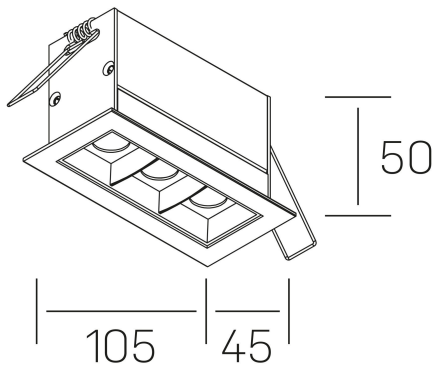

nses
K51300.03.RF.BK-BK.30.ST.9.27.PU

GENERAL DETAILS

INSTALLATION	recessed with frame
FINISHES ALUMINIUM	Black-Black
LIGHT DIRECTION	Fixed
BEAM ANGLE	30°
INT/EXT IP DEGREE	IP20/23
MATERIAL	Aluminum
IK DEGREE	IK 6
UTILIZATION	Indoor
WARRANTY	3 years

GENERAL DIMENSIONS

DIMENSIONS	105×45 mm
CUT OUT	96×37 mm
DIMENSIONES DE EMBALAJE	190 × 80 × 85 mm
PESO NETO	26

*Please might expect a max.15% figure reduction in finishes other than white