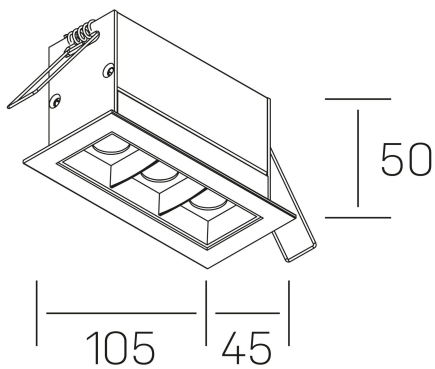

nses
K51300.03.RF.BK-BK.30.ST.9.27.PU

GENERAL DETAILS

INSTALLATION	recessed with frame
FINISHES ALUMINIUM	Black-Black
LIGHT DIRECTION	Fixed
BEAM ANGLE	30°
INT/EXT IP DEGREE	IP20/23
MATERIAL	Aluminum
IK DEGREE	IK 6
UTILIZATION	Indoor
WARRANTY	5 years

ELECTRICAL DETAILS

LAMP	LED
POWER	6 W
COLOUR TEMPERATURE	2700K
LUMINOUS FLUX	480 Lm
EFFICACY DIMMING	69 Lm/W
DIMABLE	Push
DRIVER	Remote
CLASS PROTECTION	II
COLOUR RENDERING INDEX	CRI>90
VOLTAGE	220-240 V
CURRENT INTENSITY	700 mA
LIFE TIME	50.000 h

GENERAL DIMENSIONS

DIMENSIONS	.03 (105x45mm)
CUT OUT	96x37 mm
DIMENSIONES DE EMBALAJE	190 × 80 × 85 mm
PESO NETO	26

*Please might expect a max.15% figure reduction in finishes other than white