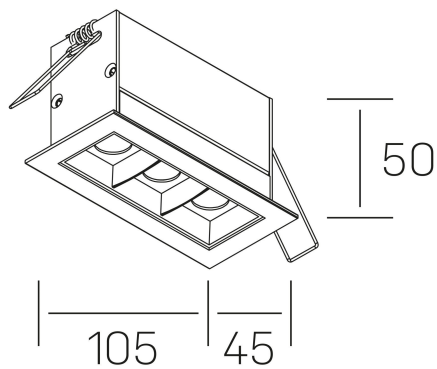

nses
K51300.03.RF.BK-BK.30.ST.9.27.PU

GENERAL DETAILS

INSTALLATION	recessed with frame
FINISHES ALUMINIUM	Black-Black
LIGHT DIRECTION	Fixed
BEAM ANGLE	30°
INT/EXT IP DEGREE	IP20/23
MATERIAL	Aluminum
IK DEGREE	IK 6
UTILIZATION	Indoor
WARRANTY	3 years

GENERAL DIMENSIONS

DIMENSIONS	105×45 mm
CUT OUT	96×37 mm
DIMENSIONES DE EMBALAJE	190 × 80 × 85 mm
PESO NETO	26

*Please might expect a max.15% figure reduction in finishes other than white