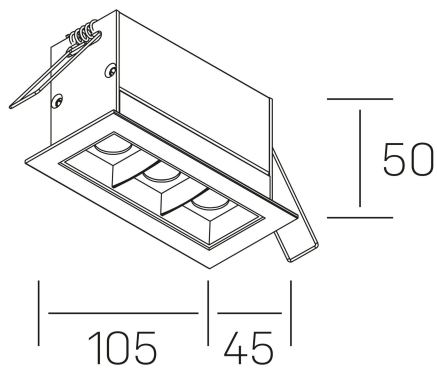

nses
K51300.03.RF.BK-BK.30.ST.9.27.DA

GENERAL DETAILS

INSTALLATION	recessed with frame
FINISHES ALUMINIUM	Black-Black
LIGHT DIRECTION	Fixed
BEAM ANGLE	30°
INT/EXT IP DEGREE	IP20/23
MATERIAL	Aluminum
IK DEGREE	IK 6
UTILIZATION	Indoor
WARRANTY	3 years

GENERAL DIMENSIONS

DIMENSIONS	105×45 mm
CUT OUT	96×37 mm
DIMENSIONES DE EMBALAJE	190 × 80 × 85 mm
PESO NETO	26

*Please might expect a max.15% figure reduction in finishes other than white