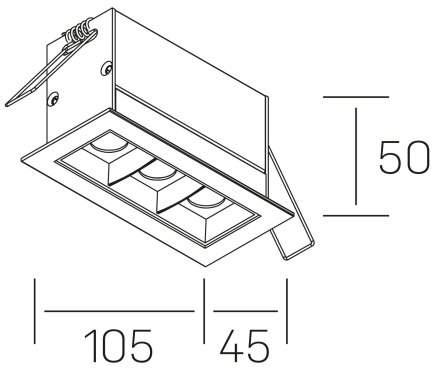

nses
K51300.03.RF.BK-BK.30.ST.9.27.DA

GENERAL DETAILS

INSTALLATION	recessed with frame
FINISHES ALUMINIUM	Black-Black
LIGHT DIRECTION	Fixed
BEAM ANGLE	30°
INT/EXT IP DEGREE	IP20/23
MATERIAL	Aluminum
IK DEGREE	IK 6
UTILIZATION	Indoor
WARRANTY	3 years

GENERAL DIMENSIONS

DIMENSIONS	105×45 mm
CUT OUT	96×37 mm
DIMENSIONES DE EMBALAJE	190 × 80 × 85 mm
PESO NETO	26

*Please might expect a max.15% figure reduction in finishes other than white