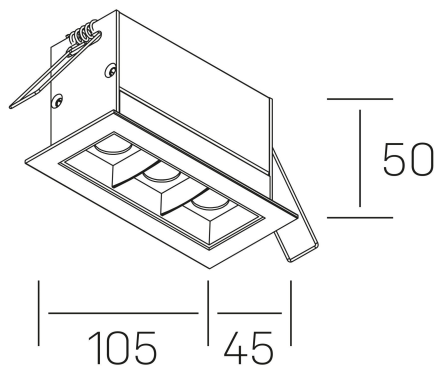

nses
K51300.03.RF.BK-BK.30.ST.9.27

GENERAL DETAILS

INSTALLATION	recessed with frame
FINISHES ALUMINIUM	Black-Black
LIGHT DIRECTION	Fixed
BEAM ANGLE	30°
INT/EXT IP DEGREE	IP20/23
MATERIAL	Aluminum
IK DEGREE	IK 6
UTILIZATION	Indoor
WARRANTY	3 years

GENERAL DIMENSIONS

DIMENSIONS	105×45 mm
CUT OUT	96×37 mm
DIMENSIONES DE EMBALAJE	190 × 80 × 85 mm
PESO NETO	26

*Please might expect a max.15% figure reduction in finishes other than white