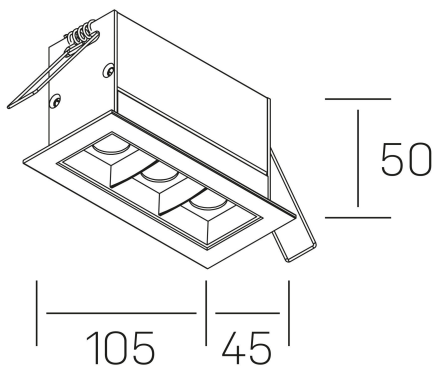

## GENERAL DETAILS

INSTALLATION	recessed with frame
FINISHES ALUMINIUM	Black-Black
LIGHT DIRECTION	Fixed
BEAM ANGLE	15°
INT/EXT IP DEGREE	IP20/23
MATERIAL	Aluminum
IK DEGREE	IK 6
UTILIZATION	Indoor
WARRANTY	3 years

## GENERAL DIMENSIONS

DIMENSIONS	105×45 mm
CUT OUT	96×37 mm
DIMENSIONES DE EMBALAJE	190 × 80 × 85 mm
PESO NETO	26

\*Please might expect a max.15% figure reduction in finishes other than white