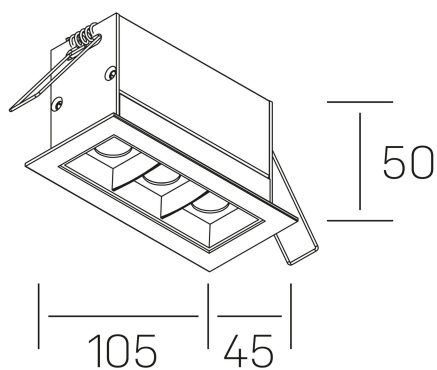

nses
K51300.03.RF.BK-BK.15.ST.9.40.PU

GENERAL DETAILS

INSTALLATION	recessed with frame
FINISHES ALUMINIUM	Black-Black
LIGHT DIRECTION	Fixed
BEAM ANGLE	15°
INT/EXT IP DEGREE	IP20/23
MATERIAL	Aluminum
IK DEGREE	IK 6
UTILIZATION	Indoor
WARRANTY	3 years

ELECTRICAL DETAILS

LAMP	LED
POWER	6 W
COLOUR TEMPERATURE	4000K
LUMINOUS FLUX	560 Lm
EFFICACY DIMMING	80 Lm/W
DIMABLE	Push
DRIVER	Remote
CLASS PROTECTION	II
COLOUR RENDERING INDEX	CRI>90
VOLTAGE	220-240 V
FRECUENCIA	50-60 Hz
CURRENT INTENSITY	700 mA
LIFE TIME	35.000 h

GENERAL DIMENSIONS

DIMENSIONS	105×45 mm
CUT OUT	96×37 mm
DIMENSIONES DE EMBALAJE	190 × 80 × 85 mm
PESO NETO	26

*Please might expect a max.15% figure reduction in finishes other than white