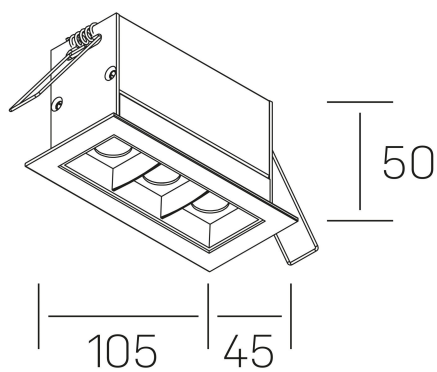

nses
K51300.03.RF.BK-BK.15.ST.9.40

GENERAL DETAILS

INSTALLATION	recessed with frame
FINISHES ALUMINIUM	Black-Black
LIGHT DIRECTION	Fixed
BEAM ANGLE	15°
INT/EXT IP DEGREE	IP20/23
MATERIAL	Aluminum
IK DEGREE	IK 6
UTILIZATION	Indoor
WARRANTY	3 years

ELECTRICAL DETAILS

LAMP	LED
POWER	6 W
COLOUR TEMPERATURE	4000K
LUMINOUS FLUX	560 Lm
EFFICACY DIMMING	80 Lm/W
DIMABLE	No Dim
DRIVER	Remote
CLASS PROTECTION	II
COLOUR RENDERING INDEX	CRI>90
VOLTAGE	220-240 V
FRECUENCIA	50-60 Hz
CURRENT INTENSITY	700 mA
LIFE TIME	35.000 h

GENERAL DIMENSIONS

DIMENSIONS	105×45 mm
CUT OUT	96×37 mm
DIMENSIONES DE EMBALAJE	190 × 80 × 85 mm
PESO NETO	26

*Please might expect a max.15% figure reduction in finishes other than white