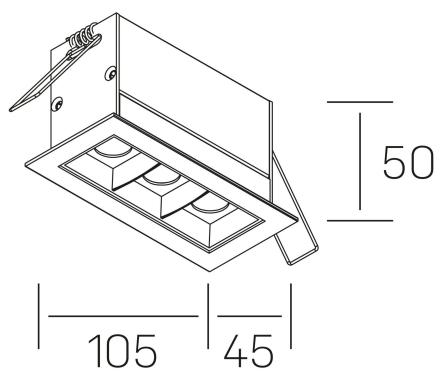

nses
K51300.03.RF.BK-BK.15.ST.9.40

GENERAL DETAILS

INSTALLATION	recessed with frame
FINISHES ALUMINIUM	Black-Black
LIGHT DIRECTION	Fixed
BEAM ANGLE	15°
INT/EXT IP DEGREE	IP20/23
MATERIAL	Aluminum
IK DEGREE	IK 6
UTILIZATION	Indoor
WARRANTY	3 years

GENERAL DIMENSIONS

DIMENSIONS	105×45 mm
CUT OUT	96×37 mm
DIMENSIONES DE EMBALAJE	190 × 80 × 85 mm
PESO NETO	26

*Please might expect a max.15% figure reduction in finishes other than white