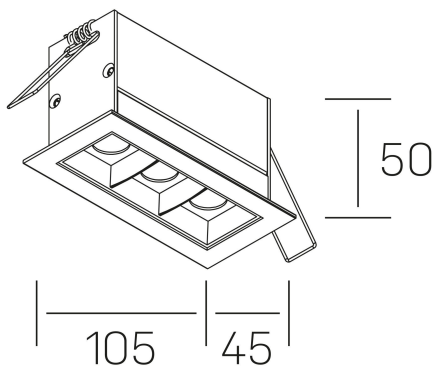

nses
K51300.03.RF.BK-BK.15.ST.9.30.PU

GENERAL DETAILS

INSTALLATION	recessed with frame
FINISHES ALUMINIUM	Black-Black
LIGHT DIRECTION	Fixed
BEAM ANGLE	15°
INT/EXT IP DEGREE	IP20/23
MATERIAL	Aluminum
IK DEGREE	IK 6
UTILIZATION	Indoor
WARRANTY	3 years

ELECTRICAL DETAILS

LAMP	LED
POWER	6 W
COLOUR TEMPERATURE	3000K
LUMINOUS FLUX	520 Lm
EFFICACY DIMMING	74 Lm/W
DIMABLE	Push
DRIVER	Remote
CLASS PROTECTION	II
COLOUR RENDERING INDEX	CRI>90
VOLTAGE	220-240 V
FRECUENCIA	50-60 Hz
CURRENT INTENSITY	700 mA
LIFE TIME	35.000 h

GENERAL DIMENSIONS

DIMENSIONS	105×45 mm
CUT OUT	96×37 mm
DIMENSIONES DE EMBALAJE	190 × 80 × 85 mm
PESO NETO	26

*Please might expect a max.15% figure reduction in finishes other than white