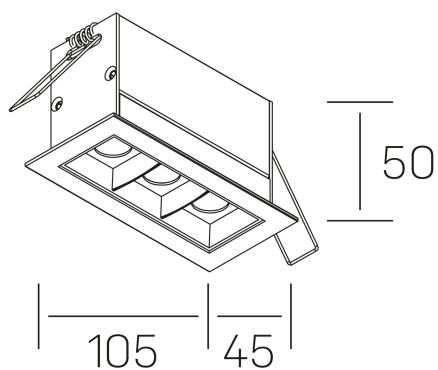

nses
K51300.03.RF.BK-BK.15.ST.9.30.DA

GENERAL DETAILS

INSTALLATION	recessed with frame
FINISHES ALUMINIUM	Black-Black
LIGHT DIRECTION	Fixed
BEAM ANGLE	15°
INT/EXT IP DEGREE	IP20/23
MATERIAL	Aluminum
IK DEGREE	IK 6
UTILIZATION	Indoor
WARRANTY	3 years

ELECTRICAL DETAILS

LAMP	LED
POWER	6 W
COLOUR TEMPERATURE	3000K
LUMINOUS FLUX	520 Lm
EFFICACY DIMMING	74 Lm/W
DIMABLE	DALI
DRIVER	Remote
CLASS PROTECTION	II
COLOUR RENDERING INDEX	CRI>90
VOLTAGE	220-240 V
FRECUENCIA	50-60 Hz
CURRENT INTENSITY	700 mA
LIFE TIME	50.000 h

GENERAL DIMENSIONS

DIMENSIONS	105×45 mm
CUT OUT	96×37 mm
DIMENSIONES DE EMBALAJE	190 × 80 × 85 mm
PESO NETO	26

*Please might expect a max.15% figure reduction in finishes other than white