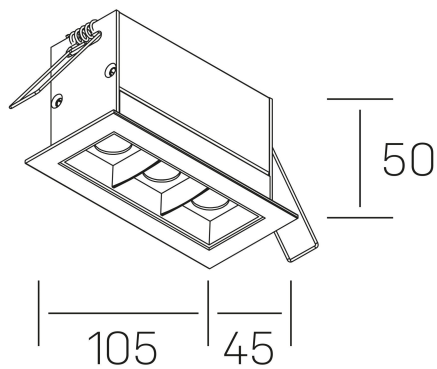

nses
K51300.03.RF.BK-BK.15.ST.9.30.DA

GENERAL DETAILS

INSTALLATION	recessed with frame
FINISHES ALUMINIUM	Black-Black
LIGHT DIRECTION	Fixed
BEAM ANGLE	15°
INT/EXT IP DEGREE	IP20/23
MATERIAL	Aluminum
IK DEGREE	IK 6
UTILIZATION	Indoor
WARRANTY	3 years

ELECTRICAL DETAILS

LAMP	LED
POWER	6 W
COLOUR TEMPERATURE	3000K
LUMINOUS FLUX	520 Lm
EFFICACY DIMMING	74 Lm/W
DIMABLE	DALI
DRIVER	Remote
CLASS PROTECTION	II
COLOUR RENDERING INDEX	CRI>90
VOLTAGE	220-240 V
FRECUENCIA	50-60 Hz
CURRENT INTENSITY	700 mA
LIFE TIME	35.000 h

GENERAL DIMENSIONS

DIMENSIONS	105×45 mm
CUT OUT	96×37 mm
DIMENSIONES DE EMBALAJE	190 × 80 × 85 mm
PESO NETO	26

*Please might expect a max.15% figure reduction in finishes other than white