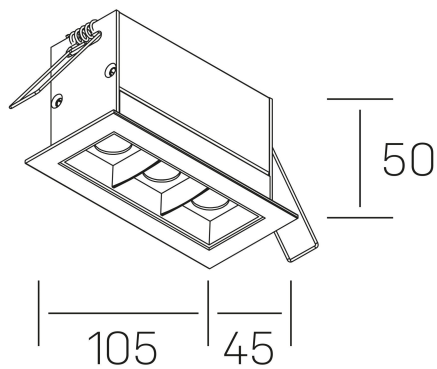

nses
K51300.03.RF.BK-BK.15.ST.9.30

GENERAL DETAILS

INSTALLATION	recessed with frame
FINISHES ALUMINIUM	Black-Black
LIGHT DIRECTION	Fixed
BEAM ANGLE	15°
INT/EXT IP DEGREE	IP20/23
MATERIAL	Aluminum
IK DEGREE	IK 6
UTILIZATION	Indoor
WARRANTY	3 years

ELECTRICAL DETAILS

LAMP	LED
POWER	6 W
COLOUR TEMPERATURE	3000K
LUMINOUS FLUX	520 Lm
EFFICACY DIMMING	74 Lm/W
DIMABLE	No Dim
DRIVER	Remote
CLASS PROTECTION	II
COLOUR RENDERING INDEX	CRI>90
VOLTAGE	220-240 V
FRECUENCIA	50-60 Hz
CURRENT INTENSITY	700 mA
LIFE TIME	35.000 h

GENERAL DIMENSIONS

DIMENSIONS	105×45 mm
CUT OUT	96×37 mm
DIMENSIONES DE EMBALAJE	190 × 80 × 85 mm
PESO NETO	26

*Please might expect a max.15% figure reduction in finishes other than white