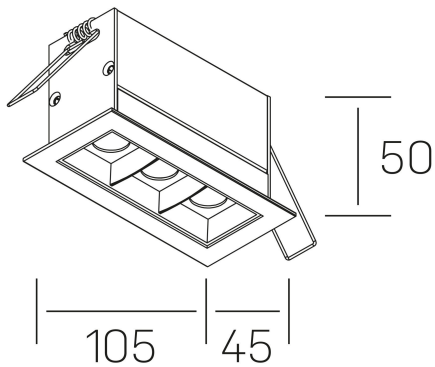

nses
K51300.03.RF.BK-BK.15.ST.9.27.PU

GENERAL DETAILS

INSTALLATION	recessed with frame
FINISHES ALUMINIUM	Black-Black
LIGHT DIRECTION	Fixed
BEAM ANGLE	15°
INT/EXT IP DEGREE	IP20/23
MATERIAL	Aluminum
IK DEGREE	IK 6
UTILIZATION	Indoor
WARRANTY	3 years

ELECTRICAL DETAILS

LAMP	LED
POWER	6 W
COLOUR TEMPERATURE	2700K
LUMINOUS FLUX	480 Lm
EFFICACY DIMMING	69 Lm/W
DIMABLE	Push
DRIVER	Remote
CLASS PROTECTION	II
COLOUR RENDERING INDEX	CRI>90
VOLTAGE	220-240 V
FRECUENCIA	50-60 Hz
CURRENT INTENSITY	700 mA
LIFE TIME	35.000 h

GENERAL DIMENSIONS

DIMENSIONS	105×45 mm
CUT OUT	96×37 mm
DIMENSIONES DE EMBALAJE	190 × 80 × 85 mm
PESO NETO	26

*Please might expect a max.15% figure reduction in finishes other than white