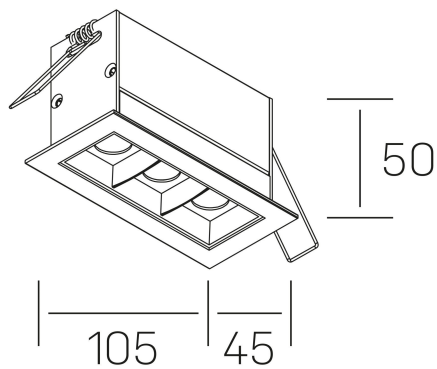

nses
K51300.03.RF.BK-BK.15.ST.9.27.DA

GENERAL DETAILS

INSTALLATION	recessed with frame
FINISHES ALUMINIUM	Black-Black
LIGHT DIRECTION	Fixed
BEAM ANGLE	15°
INT/EXT IP DEGREE	IP20/23
MATERIAL	Aluminum
IK DEGREE	IK 6
UTILIZATION	Indoor
WARRANTY	3 years

GENERAL DIMENSIONS

DIMENSIONS	105×45 mm
CUT OUT	96×37 mm
DIMENSIONES DE EMBALAJE	190 × 80 × 85 mm
PESO NETO	26

*Please might expect a max.15% figure reduction in finishes other than white