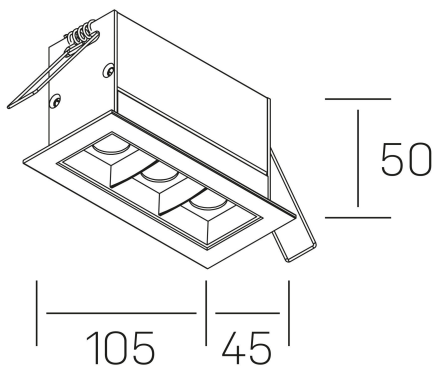

nses
K51300.03.RF.BK-BK.15.ST.9.27.DA

GENERAL DETAILS

| | |
|--------------------|---------------------|
| INSTALLATION | recessed with frame |
| FINISHES ALUMINIUM | Black-Black |
| LIGHT DIRECTION | Fixed |
| BEAM ANGLE | 15° |
| INT/EXT IP DEGREE | IP20/23 |
| MATERIAL | Aluminum |
| IK DEGREE | IK 6 |
| UTILIZATION | Indoor |
| WARRANTY | 3 years |

GENERAL DIMENSIONS

| | |
|-------------------------|------------------|
| DIMENSIONS | 105×45 mm |
| CUT OUT | 96×37 mm |
| DIMENSIONES DE EMBALAJE | 190 × 80 × 85 mm |
| PESO NETO | 26 |

*Please might expect a max.15% figure reduction in finishes other than white