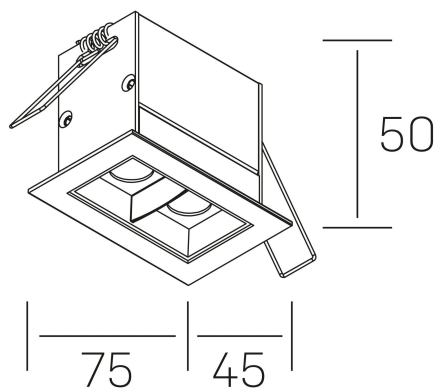

#### GENERAL DETAILS

INSTALLATION	recessed with frame
FINISHES ALUMINIUM	Black-White
LIGHT DIRECTION	Fixed
BEAM ANGLE	45°
INT/EXT IP DEGREE	IP20/23
MATERIAL	Aluminum
IK DEGREE	IK 6
UTILIZATION	Indoor
WARRANTY	3 years

#### GENERAL DIMENSIONS

DIMENSIONS	75x45 mm
CUT OUT	68x37 mm
DIMENSIONES DE EMBALAJE	115 x 85 x 80 mm
PESO NETO	18

\*Please might expect a max.15% figure reduction in finishes other than white