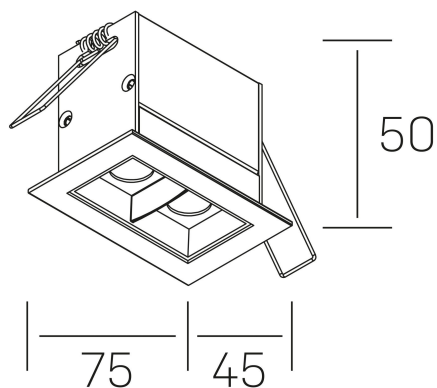

nses

K51300.02.RF.WH-BK.45.ST.9.40.D1

GENERAL DETAILS

INSTALLATION	recessed with frame
FINISHES ALUMINIUM	Black-White
LIGHT DIRECTION	Fixed
BEAM ANGLE	45°
INT/EXT IP DEGREE	IP20/23
MATERIAL	Aluminum
IK DEGREE	IK 6
UTILIZATION	Indoor
WARRANTY	3 years

ELECTRICAL DETAILS

LAMP	LED
POWER	4 W
COLOUR TEMPERATURE	4000K
LUMINOUS FLUX	355 Lm
EFFICACY DIMMING	71 Lm/W
DIMABLE	1.10v
DRIVER	Remote
CLASS PROTECTION	II
COLOUR RENDERING INDEX	CRI>90
VOLTAGE	220-240 V
FRECUENCIA	50-60 Hz
CURRENT INTENSITY	700 mA
LIFE TIME	50.000 h

GENERAL DIMENSIONS

DIMENSIONS	75x45 mm
CUT OUT	68x37 mm
DIMENSIONES DE EMBALAJE	115 x 85 x 80 mm
PESO NETO	18

*Please might expect a max.15% figure reduction in finishes other than white