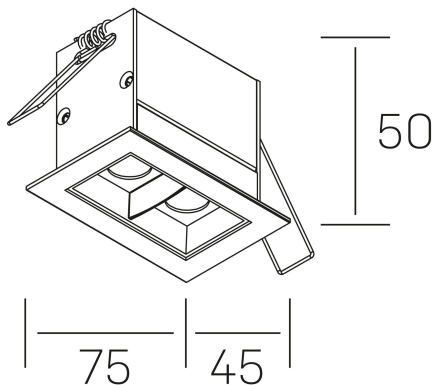

nses
K51300.02.RF.WH-BK.45.ST.9.30.DA

GENERAL DETAILS

INSTALLATION	recessed with frame
FINISHES ALUMINIUM	Black-White
LIGHT DIRECTION	Fixed
BEAM ANGLE	45°
INT/EXT IP DEGREE	IP20/23
MATERIAL	Aluminum
IK DEGREE	IK 6
UTILIZATION	Indoor
WARRANTY	3 years

ELECTRICAL DETAILS

LAMP	LED
POWER	4 W
COLOUR TEMPERATURE	3000K
LUMINOUS FLUX	345 Lm
EFFICACY DIMMING	69 Lm/W
DIMABLE	DALI
DRIVER	Remote
CLASS PROTECTION	II
COLOUR RENDERING INDEX	CRI>90
VOLTAGE	220-240 V
FRECUENCIA	50-60 Hz
CURRENT INTENSITY	700 mA
LIFE TIME	35.000 h

GENERAL DIMENSIONS

DIMENSIONS	75×45 mm
CUT OUT	68×37 mm
DIMENSIONES DE EMBALAJE	115 × 85 × 80 mm
PESO NETO	18

*Please might expect a max.15% figure reduction in finishes other than white