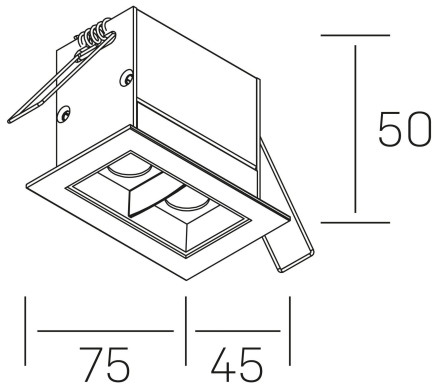

nses

K51300.02.RF.WH-BK.45.ST.9.30.D1

GENERAL DETAILS

INSTALLATION	recessed with frame
FINISHES ALUMINIUM	Black-White
LIGHT DIRECTION	Fixed
BEAM ANGLE	45°
INT/EXT IP DEGREE	IP20/23
MATERIAL	Aluminum
IK DEGREE	IK 6
UTILIZATION	Indoor
WARRANTY	3 years

ELECTRICAL DETAILS

LAMP	LED
POWER	4 W
COLOUR TEMPERATURE	3000K
LUMINOUS FLUX	345 Lm
EFFICACY DIMMING	69 Lm/W
DIMABLE	1.10v
DRIVER	Remote
CLASS PROTECTION	II
COLOUR RENDERING INDEX	CRI>90
VOLTAGE	220-240 V
FRECUENCIA	50-60 Hz
CURRENT INTENSITY	700 mA
LIFE TIME	50.000 h

GENERAL DIMENSIONS

DIMENSIONS	75x45 mm
CUT OUT	68x37 mm
DIMENSIONES DE EMBALAJE	115 x 85 x 80 mm
PESO NETO	18

*Please might expect a max.15% figure reduction in finishes other than white