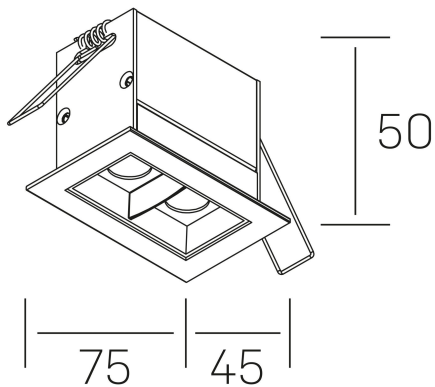

## GENERAL DETAILS

INSTALLATION	recessed with frame
FINISHES ALUMINIUM	Black-White
LIGHT DIRECTION	Fixed
BEAM ANGLE	45°
INT/EXT IP DEGREE	IP20/23
MATERIAL	Aluminum
IK DEGREE	IK 6
UTILIZATION	Indoor
WARRANTY	3 years

## GENERAL DIMENSIONS

DIMENSIONS	75x45 mm
CUT OUT	68x37 mm
DIMENSIONES DE EMBALAJE	115 x 85 x 80 mm
PESO NETO	18

\*Please might expect a max.15% figure reduction in finishes other than white