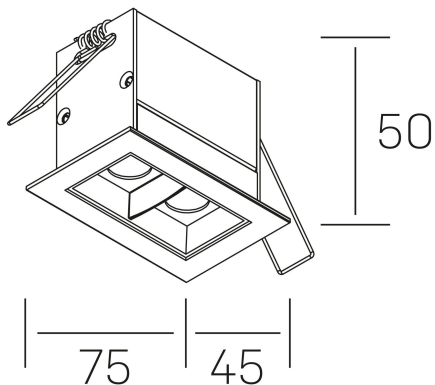

nses
K51300.02.RF.WH-BK.45.ST.9.30

GENERAL DETAILS

INSTALLATION	recessed with frame
FINISHES ALUMINIUM	Black-White
LIGHT DIRECTION	Fixed
BEAM ANGLE	45°
INT/EXT IP DEGREE	IP20/23
MATERIAL	Aluminum
IK DEGREE	IK 6
UTILIZATION	Indoor
WARRANTY	3 years

ELECTRICAL DETAILS

LAMP	LED
POWER	4 W
COLOUR TEMPERATURE	3000K
LUMINOUS FLUX	345 Lm
EFFICACY DIMMING	69 Lm/W
DIMABLE	No Dim
DRIVER	Remote
CLASS PROTECTION	II
COLOUR RENDERING INDEX	CRI>90
VOLTAGE	220-240 V
FRECUENCIA	50-60 Hz
CURRENT INTENSITY	700 mA
LIFE TIME	35.000 h

GENERAL DIMENSIONS

DIMENSIONS	75x45 mm
CUT OUT	68x37 mm
DIMENSIONES DE EMBALAJE	115 x 85 x 80 mm
PESO NETO	18

*Please might expect a max.15% figure reduction in finishes other than white