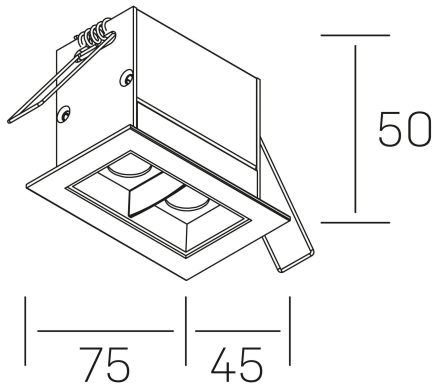

nses
K51300.02.RF.WH-BK.45.ST.9.27.PU

GENERAL DETAILS

INSTALLATION	recessed with frame
FINISHES ALUMINIUM	Black-White
LIGHT DIRECTION	Fixed
BEAM ANGLE	45°
INT/EXT IP DEGREE	IP20/23
MATERIAL	Aluminum
IK DEGREE	IK 6
UTILIZATION	Indoor
WARRANTY	3 years

ELECTRICAL DETAILS

LAMP	LED
POWER	4 W
COLOUR TEMPERATURE	2700K
LUMINOUS FLUX	335 Lm
EFFICACY DIMMING	67 Lm/W
DIMABLE	Push
DRIVER	Remote
CLASS PROTECTION	II
COLOUR RENDERING INDEX	CRI>90
VOLTAGE	220-240 V
FRECUENCIA	50-60 Hz
CURRENT INTENSITY	700 mA
LIFE TIME	50.000 h

GENERAL DIMENSIONS

DIMENSIONS	75×45 mm
CUT OUT	68×37 mm
DIMENSIONES DE EMBALAJE	115 × 85 × 80 mm
PESO NETO	18

*Please might expect a max.15% figure reduction in finishes other than white