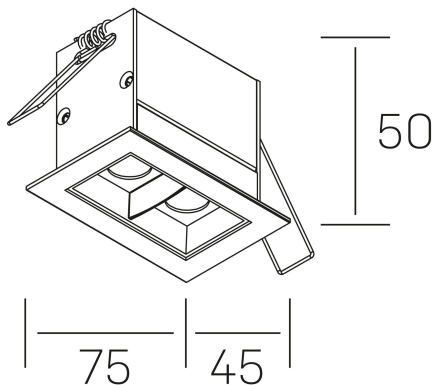

nses
K51300.02.RF.WH-BK.45.ST.9.27

GENERAL DETAILS

INSTALLATION	recessed with frame
FINISHES ALUMINIUM	Black-White
LIGHT DIRECTION	Fixed
BEAM ANGLE	45°
INT/EXT IP DEGREE	IP20/23
MATERIAL	Aluminum
IK DEGREE	IK 6
UTILIZATION	Indoor
WARRANTY	3 years

ELECTRICAL DETAILS

LAMP	LED
POWER	4 W
COLOUR TEMPERATURE	2700K
LUMINOUS FLUX	335 Lm
EFFICACY DIMMING	67 Lm/W
DIMABLE	No Dim
DRIVER	Remote
CLASS PROTECTION	II
COLOUR RENDERING INDEX	CRI>90
VOLTAGE	220-240 V
FRECUENCIA	50-60 Hz
CURRENT INTENSITY	700 mA
LIFE TIME	50.000 h

GENERAL DIMENSIONS

DIMENSIONS	75×45 mm
CUT OUT	68×37 mm
DIMENSIONES DE EMBALAJE	115 × 85 × 80 mm
PESO NETO	18

*Please might expect a max.15% figure reduction in finishes other than white