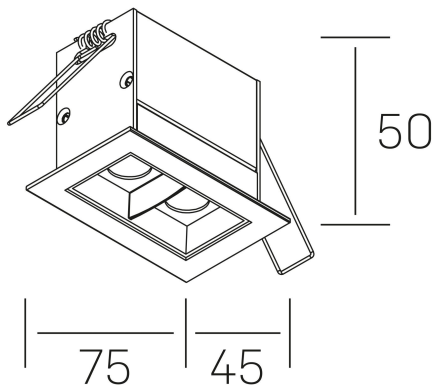

nses
K51300.02.RF.WH-BK.45.ST.9.27

GENERAL DETAILS

INSTALLATION	recessed with frame
FINISHES ALUMINIUM	Black-White
LIGHT DIRECTION	Fixed
BEAM ANGLE	45°
INT/EXT IP DEGREE	IP20/23
MATERIAL	Aluminum
IK DEGREE	IK 6
UTILIZATION	Indoor
WARRANTY	3 years

ELECTRICAL DETAILS

LAMP	LED
POWER	4 W
COLOUR TEMPERATURE	2700K
LUMINOUS FLUX	335 Lm
EFFICACY DIMMING	67 Lm/W
DIMABLE	No Dim
DRIVER	Remote
CLASS PROTECTION	II
COLOUR RENDERING INDEX	CRI>90
VOLTAGE	220-240 V
FRECUENCIA	50-60 Hz
CURRENT INTENSITY	700 mA
LIFE TIME	35.000 h

GENERAL DIMENSIONS

DIMENSIONS	75×45 mm
CUT OUT	68×37 mm
DIMENSIONES DE EMBALAJE	115 × 85 × 80 mm
PESO NETO	18

*Please might expect a max.15% figure reduction in finishes other than white