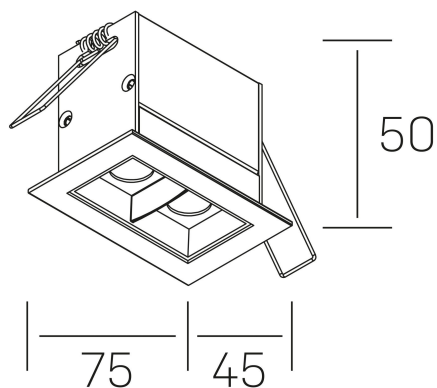

nses

K51300.02.RF.WH-BK.30.ST.9.40.PU

GENERAL DETAILS

INSTALLATION	recessed with frame
FINISHES ALUMINIUM	Black-White
LIGHT DIRECTION	Fixed
BEAM ANGLE	30°
INT/EXT IP DEGREE	IP20/23
MATERIAL	Aluminum
IK DEGREE	IK 6
UTILIZATION	Indoor
WARRANTY	5 years

ELECTRICAL DETAILS

LAMP	LED
POWER	4 W
COLOUR TEMPERATURE	4000K
LUMINOUS FLUX	355 Lm
EFFICACY DIMMING	71 Lm/W
DIMABLE	Push
DRIVER	Remote
CLASS PROTECTION	II
COLOUR RENDERING INDEX	CRI>90
VOLTAGE	220-240 V
CURRENT INTENSITY	700 mA
LIFE TIME	50.000 h

GENERAL DIMENSIONS

DIMENSIONS	.02 (75x45mm)
CUT OUT	68x37 mm
DIMENSIONES DE EMBALAJE	115 × 85 × 80 mm
PESO NETO	18

*Please might expect a max.15% figure reduction in finishes other than white