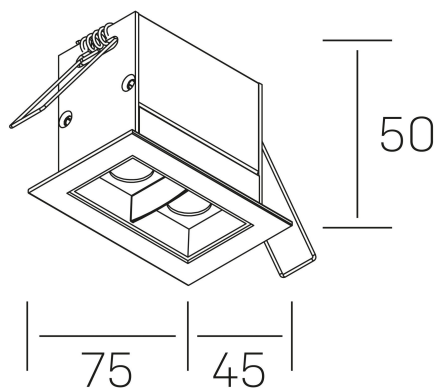

nses

K51300.02.RF.WH-BK.30.ST.9.40.D1

GENERAL DETAILS

INSTALLATION	recessed with frame
FINISHES ALUMINIUM	Black-White
LIGHT DIRECTION	Fixed
BEAM ANGLE	30°
INT/EXT IP DEGREE	IP20/23
MATERIAL	Aluminum
IK DEGREE	IK 6
UTILIZATION	Indoor
WARRANTY	3 years

ELECTRICAL DETAILS

LAMP	LED
POWER	4 W
COLOUR TEMPERATURE	4000K
LUMINOUS FLUX	355 Lm
EFFICACY DIMMING	71 Lm/W
DIMABLE	1.10v
DRIVER	Remote
CLASS PROTECTION	II
COLOUR RENDERING INDEX	CRI>90
VOLTAGE	220-240 V
FRECUENCIA	50-60 Hz
CURRENT INTENSITY	700 mA
LIFE TIME	50.000 h

GENERAL DIMENSIONS

DIMENSIONS	75×45 mm
CUT OUT	68×37 mm
DIMENSIONES DE EMBALAJE	115 × 85 × 80 mm
PESO NETO	18

*Please might expect a max.15% figure reduction in finishes other than white