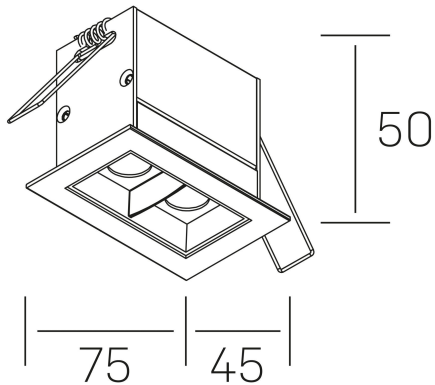

#### GENERAL DETAILS

INSTALLATION	recessed with frame
FINISHES ALUMINIUM	Black-White
LIGHT DIRECTION	Fixed
BEAM ANGLE	30°
INT/EXT IP DEGREE	IP20/23
MATERIAL	Aluminum
IK DEGREE	IK 6
UTILIZATION	Indoor
WARRANTY	3 years

#### GENERAL DIMENSIONS

DIMENSIONS	75x45 mm
CUT OUT	68x37 mm
DIMENSIONES DE EMBALAJE	115 x 85 x 80 mm
PESO NETO	18

\*Please might expect a max.15% figure reduction in finishes other than white