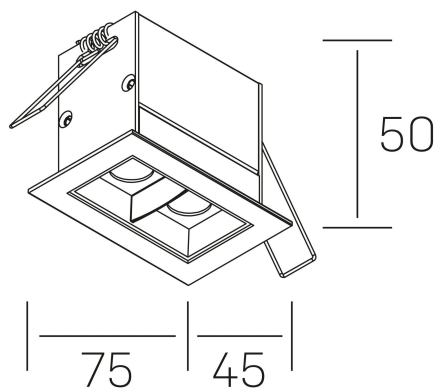

nses
K51300.02.RF.WH-BK.30.ST.9.30.PU

GENERAL DETAILS

INSTALLATION	recessed with frame
FINISHES ALUMINIUM	Black-White
LIGHT DIRECTION	Fixed
BEAM ANGLE	30°
INT/EXT IP DEGREE	IP20/23
MATERIAL	Aluminum
IK DEGREE	IK 6
UTILIZATION	Indoor
WARRANTY	3 years

ELECTRICAL DETAILS

LAMP	LED
POWER	4 W
COLOUR TEMPERATURE	3000K
LUMINOUS FLUX	345 Lm
EFFICACY DIMMING	69 Lm/W
DIMABLE	Push
DRIVER	Remote
CLASS PROTECTION	II
COLOUR RENDERING INDEX	CRI>90
VOLTAGE	220-240 V
FRECUENCIA	50-60 Hz
CURRENT INTENSITY	700 mA
LIFE TIME	35.000 h

GENERAL DIMENSIONS

DIMENSIONS	75x45 mm
CUT OUT	68x37 mm
DIMENSIONES DE EMBALAJE	115 x 85 x 80 mm
PESO NETO	18

*Please might expect a max.15% figure reduction in finishes other than white