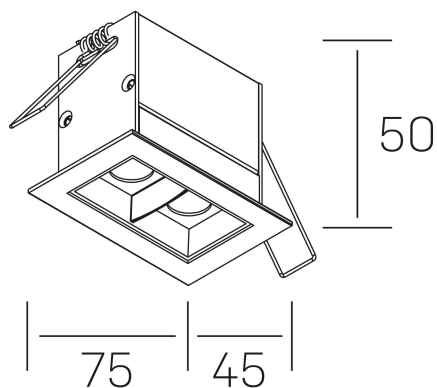

#### GENERAL DETAILS

INSTALLATION	recessed with frame
FINISHES ALUMINIUM	Black-White
LIGHT DIRECTION	Fixed
BEAM ANGLE	30°
INT/EXT IP DEGREE	IP20/23
MATERIAL	Aluminum
IK DEGREE	IK 6
UTILIZATION	Indoor
WARRANTY	3 years

#### GENERAL DIMENSIONS

DIMENSIONS	75x45 mm
CUT OUT	68x37 mm
DIMENSIONES DE EMBALAJE	115 x 85 x 80 mm
PESO NETO	18

\*Please might expect a max.15% figure reduction in finishes other than white